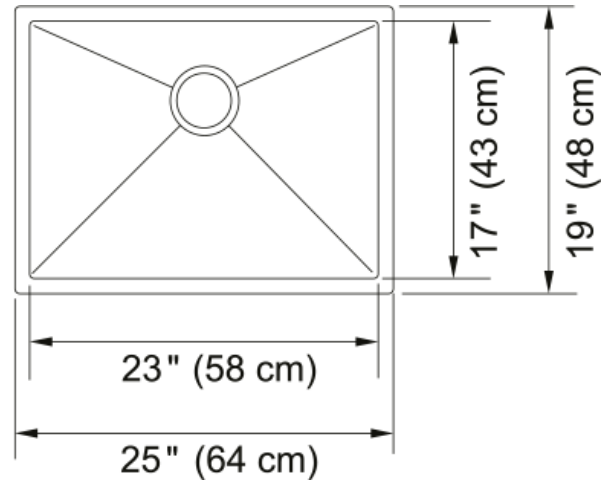

Outdoor Undermount Sink-ODX110-2312-316 | 122.0274.294

25.0-in. x 19.0-in. 18 Gauge Stainless Steel Single Bowl Specialty Sink. Whether your preference is for casual backyard barbecues or elaborate summertime soirees, your outdoor kitchen workspace requires a sink that stands up to the elements and enhances your entertaining style. The Franke Outdoor Series is designed with the attention to detail and quality that is the hallmark of Franke products. The simple styling of this undermount design features angled interior lines to promote better draining and help keep your sink clean. Made of 18-gauge T316 stainless, for an outdoor kitchen that will retain its beauty and integrity for years to come.

Aspect

Sink type	Sink
Type of material	Stainless steel
Number of bowls	1
Color	Steel
Surface finish	Silk

Product Dimensions

Length (right to left)	25
Width (front to back)	19
Large bowl size: right to left	23
Large bowl size: front to back	17
Large bowl: depth	12

Installation

Minimum cabinet size	30"
----------------------	-----

Product specifications

Installation type	Undermount
Drain hole	3 1/2"
Position of drainer	No drainer

Product identification

Product brand	FRANKE
Product family	None
Collection	Professional Series
Certified by	CUPC