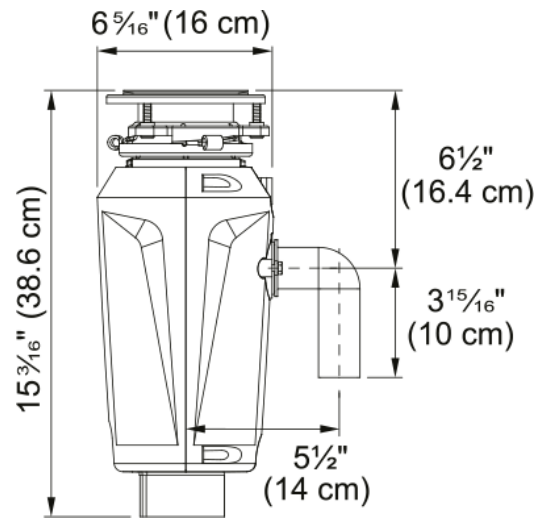

1 1/4 HP Food Waste Disposer - FWDS125 | 134.0713.686

Franke Elite Slimline 1 1/4 HP Continuous Feed Waste Disposer with jam resistant 2800 RPM Twist Force Motor. Designed for daily family use, Franke food waste disposers effortlessly manage food waste, reduce odors and germs, and promote sustainability in the kitchen. With quick operation, fine grinding for septic systems, and reduced energy consumption, our disposers excel in performance and affordability. Our advanced technology ensures unparalleled performance, with a specially engineered insulated shell for noise reduction, a powerful Twist Force DC motor for efficient grinding, and a hygiene safeguard to fight against the growth of bacteria.

Aspect

Product type Food waste disposer

Energy specifications

Voltage 120 V

Product identification

Product brand FRANKE

Product family None

Collection Elite Slimline

Features

Horsepower 1-1/4 HP

Motor speed 2800.0

Waste disposer motor type Permanent magnet

Feed type Continuous