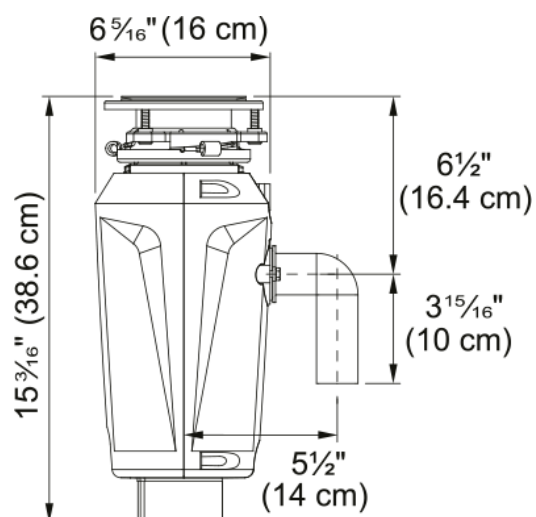

3/4 HP Food Waste Disposer - FWDS75 | 134.0713.690

Franke Elite Slimline 3/4 HP Continuous Feed Waste Disposer with jam resistant 2700 RPM Twist Force Motor. Designed for daily family use, Franke food waste disposers effortlessly manage food waste, reduce odors and germs, and promote sustainability in the kitchen. With quick operation, fine grinding for septic systems, and reduced energy consumption, our disposers excel in performance and affordability. Our advanced technology ensures unparalleled performance, with a specially engineered insulated shell for noise reduction, a powerful Twist Force DC motor for efficient grinding, and a hygiene safeguard to fight against the growth of bacteria.

Aspect

Product type Food waste disposer

Energy specifications

Voltage 120 V

Product identification

Product brand FRANKE

Product family None

Collection Elite Slimline

Features

Horsepower 3/4 HP

Motor speed 2700.0

Waste disposer motor type Permanent magnet

Feed type Continuous