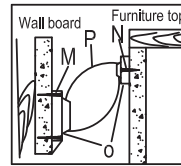

# ASSEMBLY INSTRUCTION

348-OT1030 Demilune Sofa Table

Thank you for purchasing this quality product. Be sure to check all packing material carefully for small parts which may have come loose inside the carton during shipment. Identify, count all parts and compare with below parts list.

Hardware List				
No.	Image	Desc.	Size	Q'ty
A		Bolt	Ø1/4"X1-1/4"L	16 Pcs
B		Bolt	Ø1/4"X5/8"L	4 Pcs
C		Spring Washer	Ø1/4"	20 Pcs
D		Flat Washer	Ø1/4"X16mm	20 Pcs
E		Allen Wrench	4mm	1 Pc

SAFETY BRACKETS SET