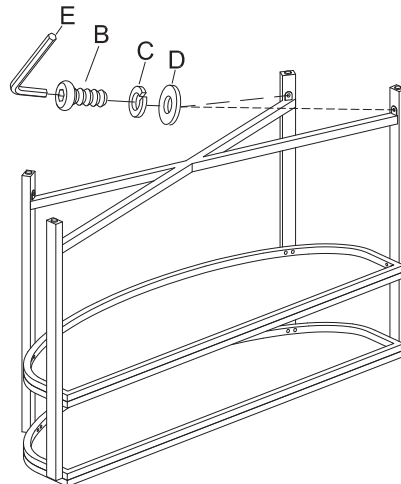

Step 3

Cleaning Instructions: Clean the goods surface with furniture polish and a soft cloth.