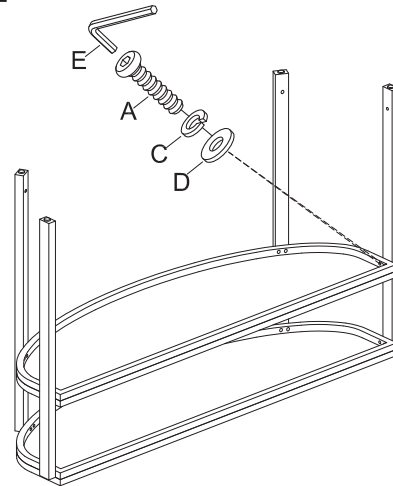

ASSEMBLY INSTRUCTION

348-OT1030 Demilune Sofa Table

Thank you for purchasing this quality product. Be sure to check all packing material carefully for small parts which may have come loose inside the carton during shipment. Identify, count all parts and compare with below parts list.

Hardware List				
No.	Image	Desc.	Size	Q'ty
A		Bolt	Ø1/4"X1-1/4"L	16 Pcs
B		Bolt	Ø1/4"X5/8"L	4 Pcs
C		Spring Washer	Ø1/4"	20 Pcs
D		Flat Washer	Ø1/4"X16mm	20 Pcs
E		Allen Wrench	4mm	1 Pc

Step 1

Step 2

Step 3

Cleaning Instructions: Clean the goods surface with furniture polish and a soft cloth.