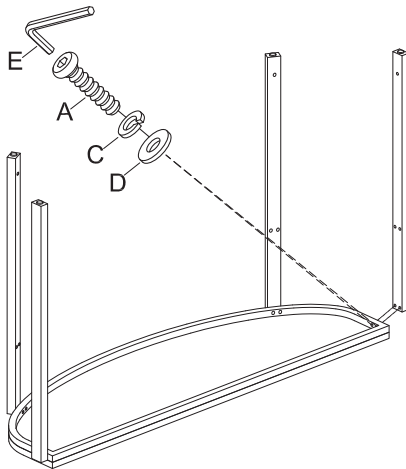

ASSEMBLY INSTRUCTION

348-OT1030 Demilune Sofa Table

Thank you for purchasing this quality product. Be sure to check all packing material carefully for small parts which may have come loose inside the carton during shipment. Identify, count all parts and compare with below parts list.

Hardware List				
No.	Image	Desc.	Size	Q'ty
A		Bolt	Ø1/4"X1-1/4"L	16 Pcs
B		Bolt	Ø1/4"X5/8"L	4 Pcs
C		Spring Washer	Ø1/4"	20 Pcs
D		Flat Washer	Ø1/4"X16mm	20 Pcs
E		Allen Wrench	4mm	1 Pc

Step 1

Step 2

Step 3

Cleaning Instructions: Clean the goods surface with furniture polish and a soft cloth.