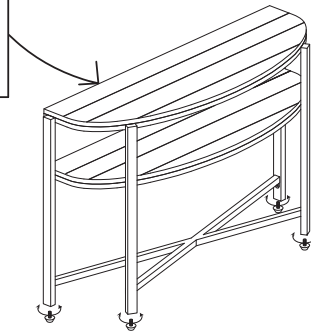

# ASSEMBLY INSTRUCTION

348-OT1030 Demilune Sofa Table

Thank you for purchasing this quality product. Be sure to check all packing material carefully for small parts which may have come loose inside the carton during shipment. Identify, count all parts and compare with below parts list.

Hardware List				
No.	Image	Desc.	Size	Q'ty
A		Bolt	Ø1/4"X1-1/4"L	16 Pcs
B		Bolt	Ø1/4"X5/8"L	4 Pcs
C		Spring Washer	Ø1/4"	20 Pcs
D		Flat Washer	Ø1/4"X16mm	20 Pcs
E		Allen Wrench	4mm	1 Pc

SAFETY BRACKETS SET