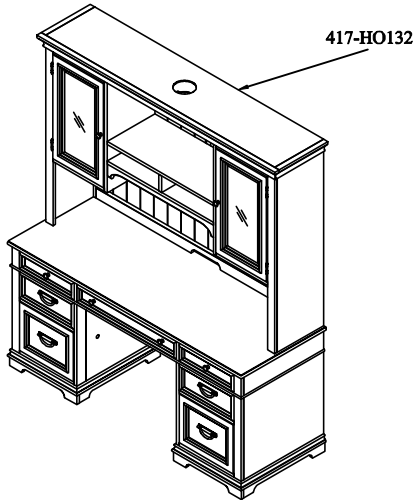

ITEM#: 417-HO132

DESCRIPTION: JR.EXECUTIVE CREDENZA HUTCH

Thank you for purchasing this quality product. Be sure to check all packing material carefully for small parts, which may have come loose inside the carton during shipment. Identify and count all parts and compare with the parts list below.

COMPLETED:

PARTS LIST

NO	DRAWING	DESCRIPTION	Q'TY
1		Credenza Hutch	1
2		Credenza	1

HARDWARE LIST 1

NO	DRAWING	DESCRIPTION	Q'TY
A		Bolt Ø1/4"-20*20mm(L)	2
B		Spring Washer Ø1/4"*Ø13mm	2
C		Flat Washer Ø1/4"*Ø19mm	2
D		Allen Key 4mm	1
E		Tipping Restraint	1