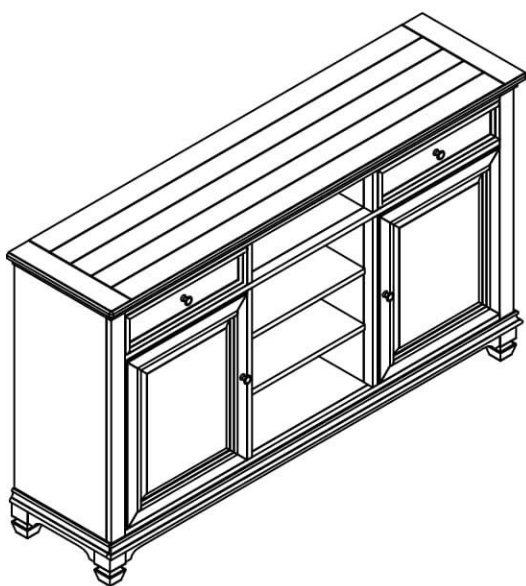

ITEM#: 417-TV68

DESCRIPTION: 68 INCH HIGHBOY TV CONSOLE

Thank you for purchasing this quality product. Be sure to check all packing material carefully for small parts, which may have come loose inside the carton during shipment. Identify and count all parts and compare with the parts list below.

PARTS LIST

NO	DRAWING	DESCRIPTION	Q'TY
1		TV Console	1
2		Leg	4
3		Support Leg	1

HARDWARE LIST

NO	DRAWING	DESCRIPTION	Q'TY
A		Bolt Ø5/16"-18*50mm(L)	8
B		Spring Washer Ø5/16"*Ø13mm	8
C		Flat Washer Ø5/16"*Ø19mm	8
D		Allen Key 4mm	1
E		Tipping Restraint	2