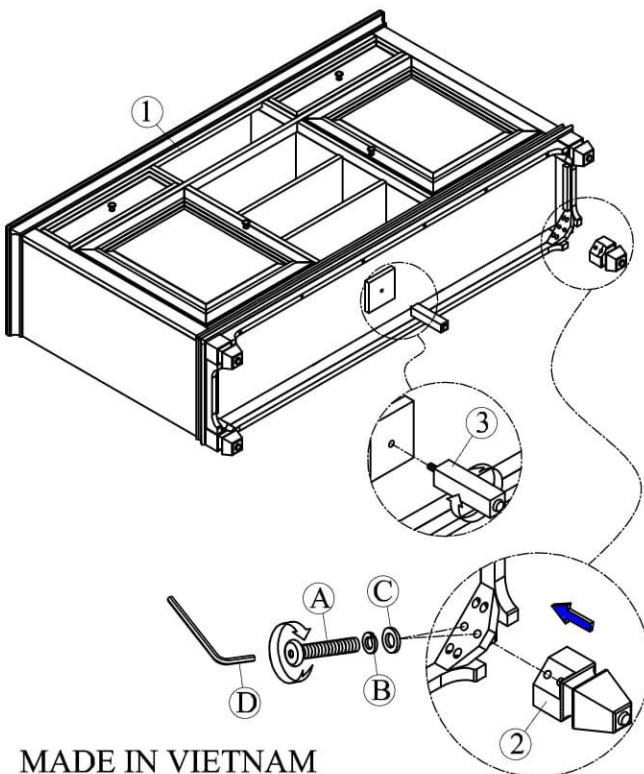

ITEM#: 417-TV68

DESCRIPTION: 68 INCH HIGHBOY TV CONSOLE

Thank you for purchasing this quality product. Be sure to check all packing material carefully for small parts, which may have come loose inside the carton during shipment. Identify and count all parts and compare with the parts list below.

PARTS LIST

NO	DRAWING	DESCRIPTION	Q'TY
1		TV Console	1
2		Leg	4
3		Support Leg	1

HARDWARE LIST

NO	DRAWING	DESCRIPTION	Q'TY
A		Bolt Ø5/16"-18*50mm(L)	8
B		Spring Washer Ø5/16"*Ø13mm	8
C		Flat Washer Ø5/16"*Ø19mm	8
D		Allen Key 4mm	1
E		Tipping Restraint	2

STEP 1

STEP 2

Furniture Tipping Restraint must always be used to prevent the furniture from tipping