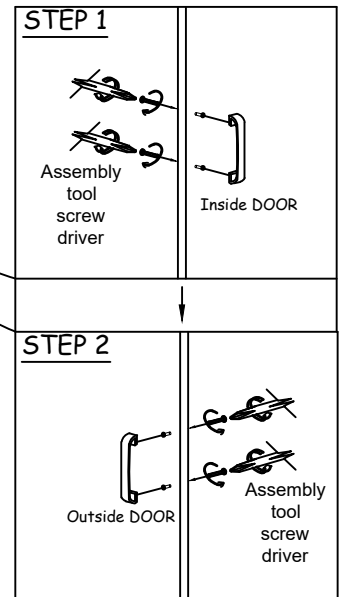

LIBERTY FURNITURE

ASSEMBLY INSTRUCTION

ITEM # : 439-TV64

DESCRIPTION : 64" TV CONSOLE WITH FAUX METAL

Thank you for purchasing this quality product. Be sure to check all packing material carefully for small parts which may have come loose inside the carton during shipment. Identify and count all parts and compare with the parts list below:

Component List			
NO.	Descriptions		Qty.
1	TV Concole		1
2	Side Frame		2
3	Center Leg Support		2
4	Tipping Restraint		1

5				
Assembly Hardware Pack				
NO.	Descriptions			Qty.
A	JCBC Bolt	M6 x 60mm		8
B	Allen Key	M4		1
C	Leveler			4

64" TV CONSOLE

ASSEMBLY TIPS:

1. Remove hardware from box and sort by size.
2. Please check to see that all hardware and parts are present prior start of assembly.
3. Please follow attached instructions in the same sequence as numbered to assure fast and easy assembly.