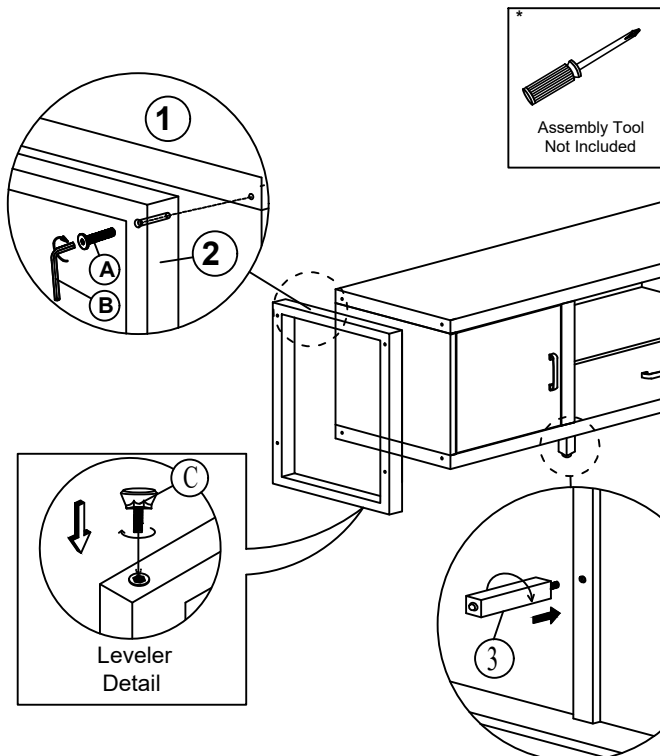

LIBERTY FURNITURE

ASSEMBLY INSTRUCTION

ITEM # : 439-TV64

DESCRIPTION : 64" TV CONSOLE WITH FAUX METAL

Thank you for purchasing this quality product. Be sure to check all packing material carefully for small parts which may have come loose inside the carton during shipment. Identify and count all parts and compare with the parts list below:

Component List			
NO.	Descriptions		Qty.
1	TV Concole		1
2	Side Frame		2
3	Center Leg Support		2
4	Tipping Restraint		1

5				
Assembly Hardware Pack				
NO.	Descriptions			Qty.
A	JCBC Bolt	M6 x 60mm		8
B	Allen Key	M4		1
C	Leveler			4

64" TV CONSOLE

ASSEMBLY TIPS:

1. Remove hardware from box and sort by size.
2. Please check to see that all hardware and parts are present prior start of assembly.
3. Please follow attached instructions in the same sequence as numbered to assure fast and easy assembly.