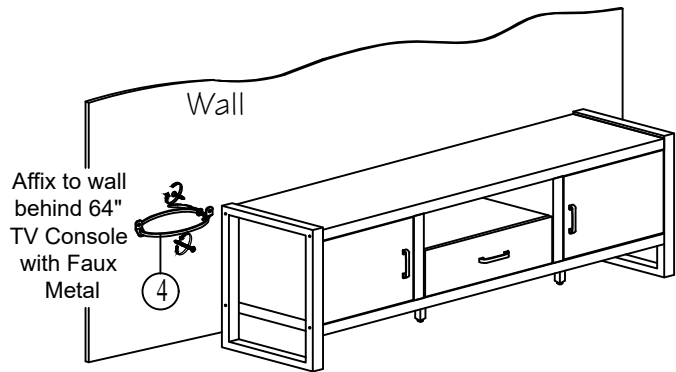

LIBERTY FURNITURE

ASSEMBLY INSTRUCTION

ITEM # : 439-TV64

DESCRIPTION : 64" TV CONSOLE WITH FAUX METAL

Thank you for purchasing this quality product. Be sure to check all packing material carefully for small parts which may have come loose inside the carton during shipment. Identify and count all parts and compare with the parts list below:

Component List			
NO.	Descriptions		Qty.
1	TV Concole		1
2	Side Frame		2
3	Center Leg Support		2
4	Tipping Restraint		1

5				
Assembly Hardware Pack				
NO.	Descriptions			Qty.
A	JCBC Bolt	M6 x 60mm		8
B	Allen Key	M4		1
C	Leveler			4