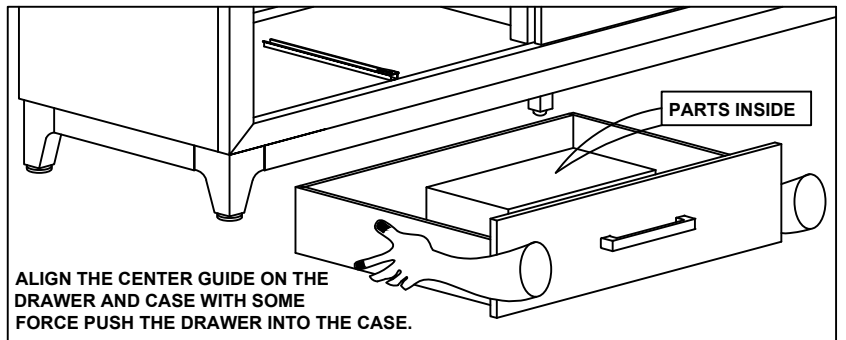

ASSEMBLY INSTRUCTION

ITEM # : 581 - TV47

DESCRIPTION : 47" TV CONSOLE

Thank you for purchasing this quality product. Be sure to check all packing material carefully for small parts which may have come loose inside the carton during shipment. Identify and count all parts and compare with the parts list below:

Component List			
NO.	Descriptions		Qty.
1	Legs		4
2	Center Support Leg		1

3				
Assembly Hardware Pack				
NO.	Descriptions			Qty.
A	JCBC Bolt	M6 x 40MM (Blk)		8
B	Spring Washer	M6 (Blk)		8
C	Flat Washer	M6 (Blk)		8
D	Allen Wrench	M4		1

TO REMOVE THE DRAWER:

TO INSTALL THE DRAWER:

PULL THE DRAWER OUT UNTIL IT STOPS. WITH A RATHER FORCEFUL PULL CONTINUE TO PULL THE DRAWER OUT.

ALIGN THE CENTER GUIDE ON THE DRAWER AND CASE WITH SOME FORCE PUSH THE DRAWER INTO THE CASE.