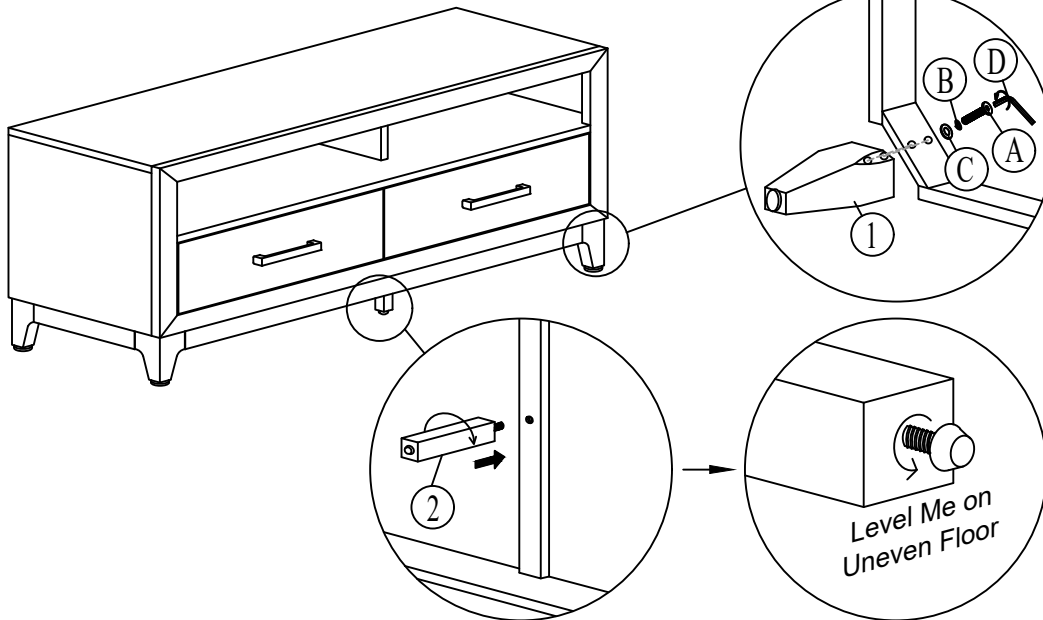

ASSEMBLY INSTRUCTION

ITEM # : 581 - TV47

DESCRIPTION : 47" TV CONSOLE

Thank you for purchasing this quality product. Be sure to check all packing material carefully for small parts which may have come loose inside the carton during shipment. Identify and count all parts and compare with the parts list below:

Component List			
NO.	Descriptions		Qty.
1	Legs		4
2	Center Support Leg		1

3				
Assembly Hardware Pack				
NO.	Descriptions			Qty.
A	JCBC Bolt	M6 x 40MM (Blk)		8
B	Spring Washer	M6 (Blk)		8
C	Flat Washer	M6 (Blk)		8
D	Allen Wrench	M4		1

TO REMOVE THE DRAWER:

TO INSTALL THE DRAWER:

PULL THE DRAWER OUT UNTIL IT STOPS. WITH A RATHER FORCEFUL PULL CONTINUE TO PULL THE DRAWER OUT.

ALIGN THE CENTER GUIDE ON THE DRAWER AND CASE WITH SOME FORCE PUSH THE DRAWER INTO THE CASE.