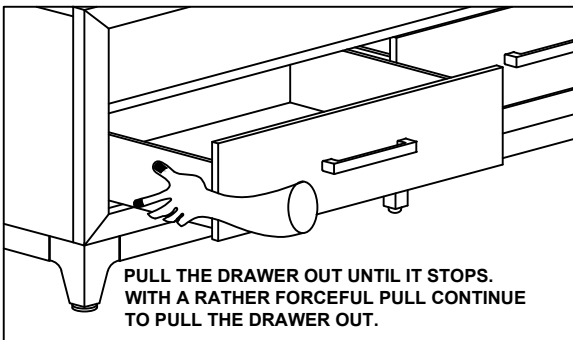

ASSEMBLY INSTRUCTION

ITEM # : 581 - TV47

DESCRIPTION : 47" TV CONSOLE

Thank you for purchasing this quality product. Be sure to check all packing material carefully for small parts which may have come loose inside the carton during shipment. Identify and count all parts and compare with the parts list below:

Component List			
NO.	Descriptions		Qty.
1	Legs		4
2	Center Support Leg		1

3				
Assembly Hardware Pack				
NO.	Descriptions			Qty.
A	JCBC Bolt	M6 x 40MM (Blk)		8
B	Spring Washer	M6 (Blk)		8
C	Flat Washer	M6 (Blk)		8
D	Allen Wrench	M4		1

TO REMOVE THE DRAWER:

TO INSTALL THE DRAWER:

PULL THE DRAWER OUT UNTIL IT STOPS. WITH A RATHER FORCEFUL PULL CONTINUE TO PULL THE DRAWER OUT.

ALIGN THE CENTER GUIDE ON THE DRAWER AND CASE WITH SOME FORCE PUSH THE DRAWER INTO THE CASE.