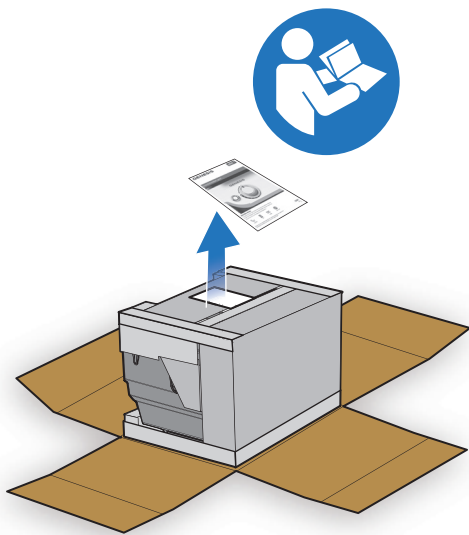

GENESIS

E-315 • E-415

ASSEMBLY GUIDE

 **BILT.**
Free download

8651478

111924
enGB

EN

- ⚠ Cut all four corners of carton and fold sides down.
- ⚠ Assemble barbecue on a flat, level, and soft surface.
- ⚠ Remove protective film from stainless steel parts before installing.
- ⚠ Do not use power tools for assembly.
- ⚠ Two people required for assembly.
- ⚠ There may be visual differences between illustrations and model purchased.
- ⚠ Always keep lid closed when assembling or moving your barbecue.

TOOLS INCLUDED:

TOOLS REQUIRED:

⚠ Save hardware.

315	415	
3	4	
2	2	
2	2	
3	4	
1	1	
1	1	
1	1	
1	1	
1	1	
1	1	
1	1	
1	1	

315	415	
5	7	

315	415	
1	2	

315	415	
1	1	

315	415	
1	1	
1	1	
1	1	
1	1	
1	1	
1	1	