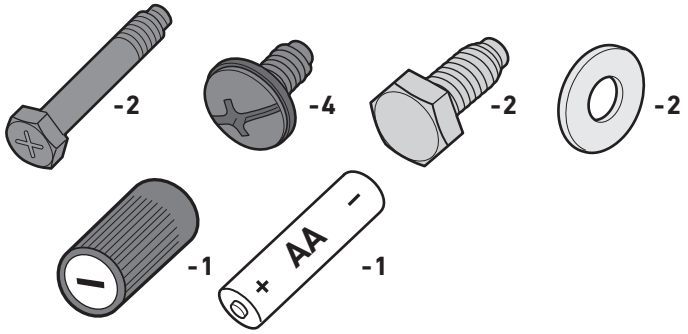

GENESIS

E-315 • E-415

ASSEMBLY GUIDE

 **BILT.**
Free download

8651478

111924
enGB

EN

- ⚠ Cut all four corners of carton and fold sides down.
- ⚠ Assemble barbecue on a flat, level, and soft surface.
- ⚠ Remove protective film from stainless steel parts before installing.
- ⚠ Do not use power tools for assembly.
- ⚠ Two people required for assembly.
- ⚠ There may be visual differences between illustrations and model purchased.
- ⚠ Always keep lid closed when assembling or moving your barbecue.

TOOLS INCLUDED:

TOOLS REQUIRED:

⚠ Save hardware.

315	415	
3	4	
2	2	
2	2	
3	4	
1	1	
1	1	
1	1	
1	1	
1	1	
1	1	
1	1	
1	1	

315	415	
5	7	

315	415	
1	2	

315	415	
1	1	

315	415	
1	1	
1	1	
1	1	
1	1	
1	1	
1	1	

315	415	
1	1	
1	1	
1	1	
1	1	
1	1	
1	1	

• Download the free BILT™ app for 3D step-by-step instructions.

2

3

4

5

6

-4