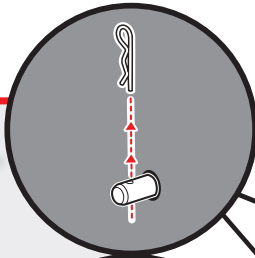

GENESIS

E-315 • E-415

ASSEMBLY GUIDE

 **BILT.**
Free download

8651478

111924
enGB

EN

- ⚠ Cut all four corners of carton and fold sides down.
- ⚠ Assemble barbecue on a flat, level, and soft surface.
- ⚠ Remove protective film from stainless steel parts before installing.
- ⚠ Do not use power tools for assembly.
- ⚠ Two people required for assembly.
- ⚠ There may be visual differences between illustrations and model purchased.
- ⚠ Always keep lid closed when assembling or moving your barbecue.

TOOLS INCLUDED:

TOOLS REQUIRED:

⚠ Save hardware.

315	415	
3	4	
2	2	
2	2	
3	4	
1	1	
1	1	
1	1	
1	1	
1	1	
1	1	
1	1	
1	1	

315	415	
5	7	

315	415	
1	2	

315	415	
1	1	

315	415	
1	1	
1	1	
1	1	
1	1	
1	1	
1	1	

315	415	
1	1	
1	1	
1	1	
1	1	
1	1	
1	1	

• Download the free BILT™ app for 3D step-by-step instructions.

2

3

4

5

6

-4