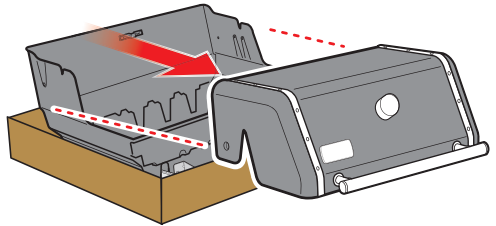

GENESIS

E-315 • E-415

ASSEMBLY GUIDE

 **BILT.**
Free download

8651478

111924
enGB

EN

- ⚠ Cut all four corners of carton and fold sides down.
- ⚠ Assemble barbecue on a flat, level, and soft surface.
- ⚠ Remove protective film from stainless steel parts before installing.
- ⚠ Do not use power tools for assembly.
- ⚠ Two people required for assembly.
- ⚠ There may be visual differences between illustrations and model purchased.
- ⚠ Always keep lid closed when assembling or moving your barbecue.

TOOLS INCLUDED:

TOOLS REQUIRED:

⚠ Save hardware.

315	415	
3	4	
2	2	
2	2	
3	4	
1	1	
1	1	
1	1	
1	1	
1	1	
1	1	
1	1	
1	1	

315	415	
5	7	

315	415	
1	2	

315	415	
1	1	

315	415	
1	1	
1	1	
1	1	
1	1	
1	1	
1	1	

315	415	
1	1	
1	1	
1	1	
1	1	
1	1	
1	1	

• Download the free BILT™ app for 3D step-by-step instructions.

2

3

4

5

6

-4