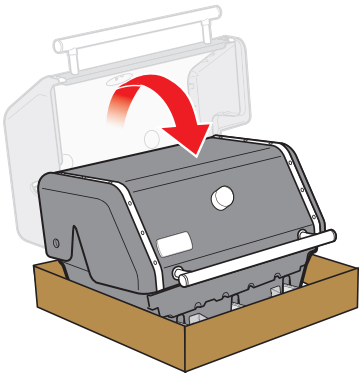

GENESIS

E-315 • E-415

ASSEMBLY GUIDE

 **BILT.**
Free download

8651478

111924
enGB

EN

- ⚠ Cut all four corners of carton and fold sides down.
- ⚠ Assemble barbecue on a flat, level, and soft surface.
- ⚠ Remove protective film from stainless steel parts before installing.
- ⚠ Do not use power tools for assembly.
- ⚠ Two people required for assembly.
- ⚠ There may be visual differences between illustrations and model purchased.
- ⚠ Always keep lid closed when assembling or moving your barbecue.

TOOLS INCLUDED:

TOOLS REQUIRED:

⚠ Save hardware.

315	415	
3	4	
2	2	
2	2	
3	4	
1	1	
1	1	
1	1	
1	1	
1	1	
1	1	
1	1	
1	1	

315	415	
5	7	

315	415	
1	2	

315	415	
1	1	

315	415	
1	1	
1	1	
1	1	
1	1	
1	1	
1	1	

315	415	
1	1	
1	1	
1	1	
1	1	
1	1	
1	1	

• Download the free BILT™ app for 3D step-by-step instructions.

2

3

4

5

6

-4