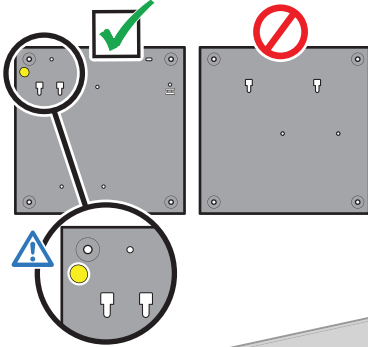

GENESIS

E-315 • E-415

ASSEMBLY GUIDE

 **BILT.**
Free download

8651478

111924
enGB

EN

- ⚠ Cut all four corners of carton and fold sides down.
- ⚠ Assemble barbecue on a flat, level, and soft surface.
- ⚠ Remove protective film from stainless steel parts before installing.
- ⚠ Do not use power tools for assembly.
- ⚠ Two people required for assembly.
- ⚠ There may be visual differences between illustrations and model purchased.
- ⚠ Always keep lid closed when assembling or moving your barbecue.

TOOLS INCLUDED:

TOOLS REQUIRED:

⚠ Save hardware.

315	415	
3	4	
2	2	
2	2	
3	4	
1	1	
1	1	
1	1	
1	1	
1	1	
1	1	
1	1	
1	1	

315	415	
5	7	

315	415	
1	2	

315	415	
1	1	

315	415	
1	1	
1	1	
1	1	
1	1	
1	1	
1	1	

315	415	
1	1	
1	1	
1	1	
1	1	
1	1	
1	1	

• Download the free BILT™ app for 3D step-by-step instructions.

2

3

4

5

6

-4