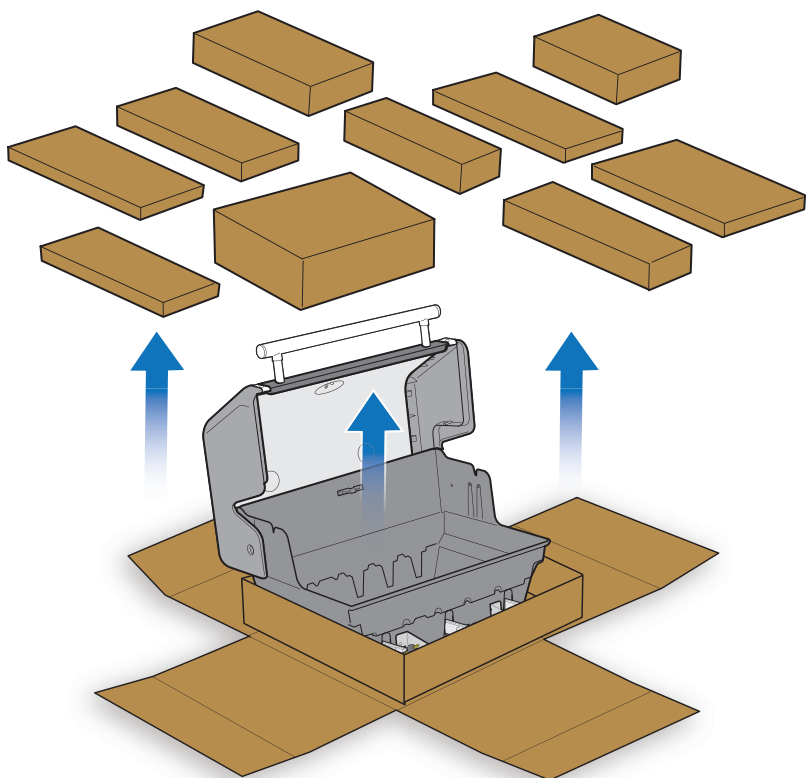

GENESIS

E-315 • E-415

ASSEMBLY GUIDE

 **BILT.**
Free download

8651478

111924
enGB

EN

- ⚠ Cut all four corners of carton and fold sides down.
- ⚠ Assemble barbecue on a flat, level, and soft surface.
- ⚠ Remove protective film from stainless steel parts before installing.
- ⚠ Do not use power tools for assembly.
- ⚠ Two people required for assembly.
- ⚠ There may be visual differences between illustrations and model purchased.
- ⚠ Always keep lid closed when assembling or moving your barbecue.

TOOLS INCLUDED:

TOOLS REQUIRED:

⚠ Save hardware.

315	415	
3	4	
2	2	
2	2	
3	4	
1	1	
1	1	
1	1	
1	1	
1	1	
1	1	
1	1	
1	1	

315	415	
5	7	

315	415	
1	2	

315	415	
1	1	

315	415	
1	1	
1	1	
1	1	
1	1	
1	1	
1	1	

315	415	
1	1	
1	1	
1	1	
1	1	
1	1	
1	1	

• Download the free BILT™ app for 3D step-by-step instructions.

2

3

4

5

6

-4