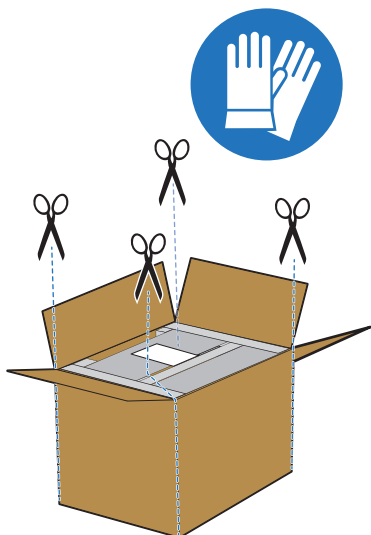

GENESIS

E-315 • E-415

ASSEMBLY GUIDE

 **BILT.**
Free download

8651478

111924
enGB

EN

- ⚠ Cut all four corners of carton and fold sides down.
- ⚠ Assemble barbecue on a flat, level, and soft surface.
- ⚠ Remove protective film from stainless steel parts before installing.
- ⚠ Do not use power tools for assembly.
- ⚠ Two people required for assembly.
- ⚠ There may be visual differences between illustrations and model purchased.
- ⚠ Always keep lid closed when assembling or moving your barbecue.

TOOLS INCLUDED:

TOOLS REQUIRED:

⚠ Save hardware.

315	415	
3	4	
2	2	
2	2	
3	4	
1	1	
1	1	
1	1	
1	1	
1	1	
1	1	
1	1	
1	1	

315	415	
5	7	

315	415	
1	2	

315	415	
1	1	

315	415	
1	1	
1	1	
1	1	
1	1	
1	1	
1	1	