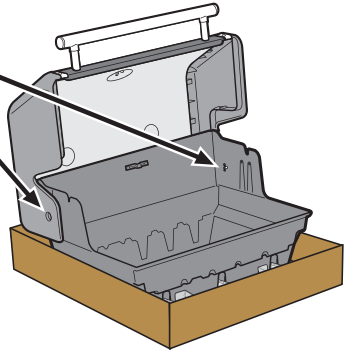

GENESIS

E-315 • E-415

ASSEMBLY GUIDE

 **BILT.**
Free download

8651478

111924
enGB

EN

- ⚠ Cut all four corners of carton and fold sides down.
- ⚠ Assemble barbecue on a flat, level, and soft surface.
- ⚠ Remove protective film from stainless steel parts before installing.
- ⚠ Do not use power tools for assembly.
- ⚠ Two people required for assembly.
- ⚠ There may be visual differences between illustrations and model purchased.
- ⚠ Always keep lid closed when assembling or moving your barbecue.

TOOLS INCLUDED:

TOOLS REQUIRED:

⚠ Save hardware.

315	415	
3	4	
2	2	
2	2	
3	4	
1	1	
1	1	
1	1	
1	1	
1	1	
1	1	
1	1	
1	1	

315	415	
5	7	

315	415	
1	2	

315	415	
1	1	

315	415	
1	1	
1	1	
1	1	
1	1	
1	1	
1	1	

315	415	
1	1	
1	1	
1	1	
1	1	
1	1	
1	1	

• Download the free BILT™ app for 3D step-by-step instructions.

2

3

4

5

6

-4