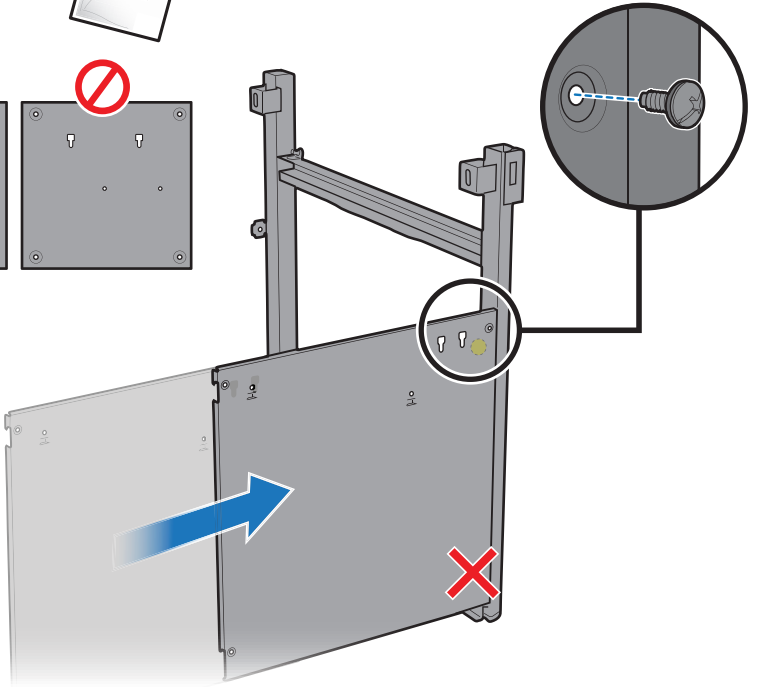

GENESIS

E-315 • E-415

ASSEMBLY GUIDE

 **BILT.**
Free download

8651478

111924
enGB

EN

- ⚠ Cut all four corners of carton and fold sides down.
- ⚠ Assemble barbecue on a flat, level, and soft surface.
- ⚠ Remove protective film from stainless steel parts before installing.
- ⚠ Do not use power tools for assembly.
- ⚠ Two people required for assembly.
- ⚠ There may be visual differences between illustrations and model purchased.
- ⚠ Always keep lid closed when assembling or moving your barbecue.

TOOLS INCLUDED:

TOOLS REQUIRED:

⚠ Save hardware.

315	415	
3	4	
2	2	
2	2	
3	4	
1	1	
1	1	
1	1	
1	1	
1	1	
1	1	
1	1	
1	1	

315	415	
5	7	

315	415	
1	2	

315	415	
1	1	

315	415	
1	1	
1	1	
1	1	
1	1	
1	1	
1	1	

315	415	
1	1	
1	1	
1	1	
1	1	
1	1	
1	1	

• Download the free BILT™ app for 3D step-by-step instructions.

2

3

4

5

6

-4