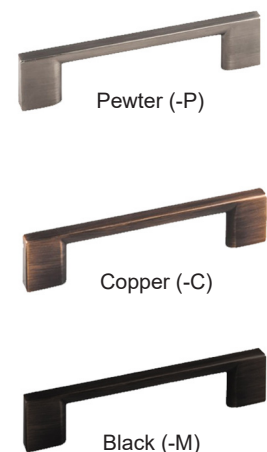

Coffee Table **63023**
18"H x 48"W x 24"D
Shown in Natural

Sofa Table **63012**
30"H x 48"W x 15"D
Shown in Natural

End Table **63021**
26"H x 21½"W x 25½"D
Shown in Natural

Chairside Table **63014**
26"H x 15"W x 24"D
Shown in Natural

SELECT YOUR CUSTOM AMISH FINISH AND HARDWARE

STAINS (14):

PAINTS (13):

Paint Disclaimer:
The natural beauty of solid wood has unique characteristics to each panel that are enhanced when wood stain is applied. Paint on these same units will be consistent in color but may present the wood characteristics differently. These small knots, joints, or end grain may be visible after painting and are not considered defects in material or workmanship.

HARDWARE (3):

Handles are exclusively available on the 2 West collections.