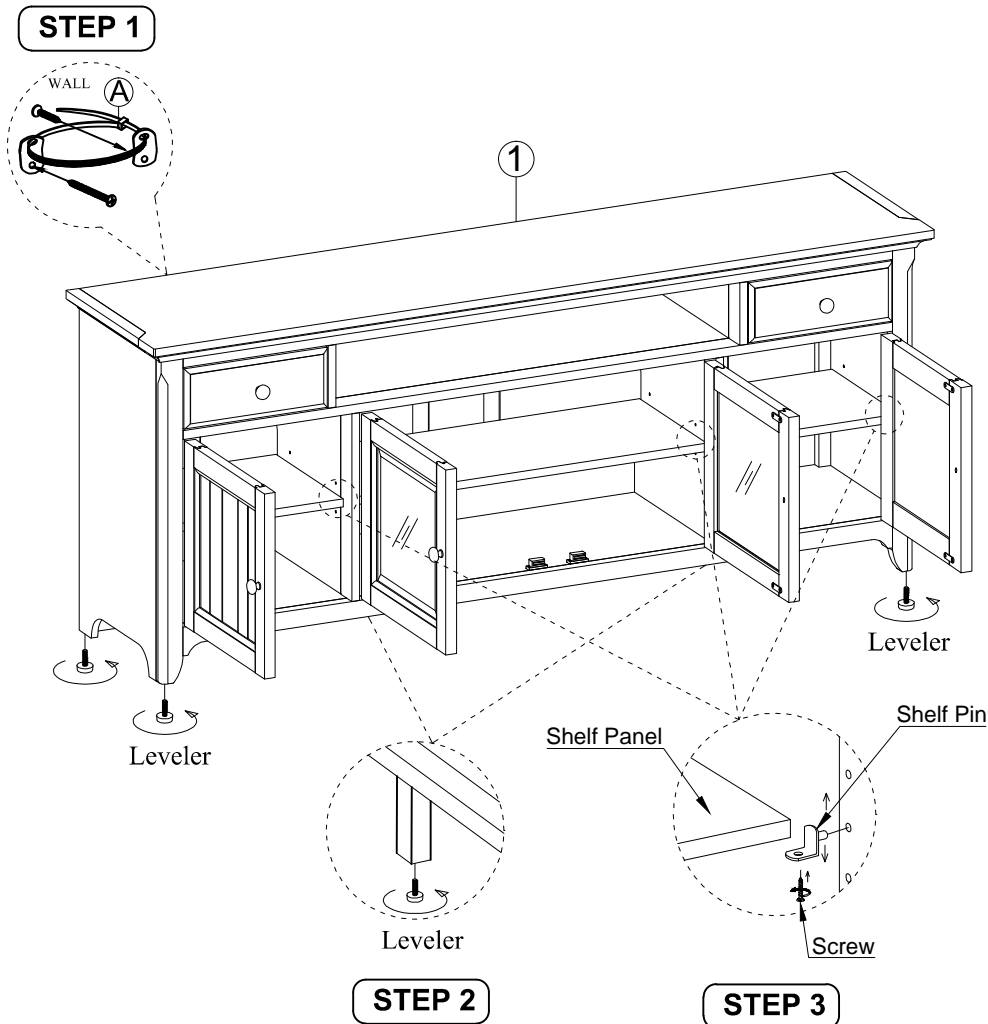

ASSEMBLY INSTRUCTION

ITEM#: 652-TV72

DESCRIPTION : ENTERTAINMENT TV STAND

Thank you for purchasing this quality product. Be sure to check all packing material carefully for small Hardware which may have come loose inside the carton during shipment. Identify and count all Hardware and compare with the Hardware List Below.

Parts List		
No.	Description	Qty.
①	TV Stand 	1 Pc

Assembly Hardware List			
No.	Description	Hardware	Qty.
Ⓐ	Tipping Restraint		1 Set

ITEM#: 652-TV72

DESCRIPTION : ENTERTAINMENT TV STAND

Thank you for purchasing this quality product. Be sure to check all packing material carefully for small Hardware which may have come loose inside the carton during shipment. Identify and count all Hardware and compare with the Hardware List Below.

To remove drawer, simultaneously pull tab up on one side and push down on the other and remove drawer.