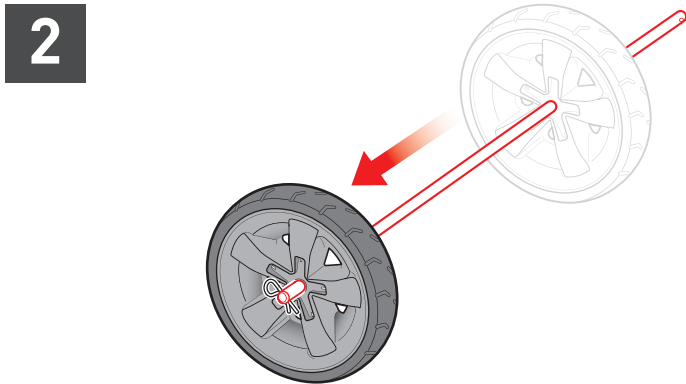

310	410	610	
8	10	12	
1	1	1	
1	1	1	
1	1	1	
1	1	1	
1	1	1	
1	1	1	
3	4	6	
1	1	1	
1	1	1	

310	410	610	
2	2	2	
2	2	2	
2	2	2	
1	1	1	
1	1	1	
1	1	1