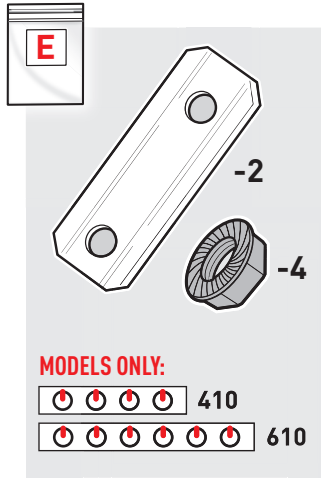

## ASSEMBLY GUIDE

Before you begin

Enhance your assembly experience.

Download the free BILT™ app for  
3D step-by-step instructions.

59617

120117  
ZA

FOR LIFE!

- ⚠ Assemble grill on a flat, level, and soft surface.
- ⚠ Remove protective film from stainless steel parts before installing.
- ⚠ Do not use power tools for assembly.
- ⚠ 2 people required for assembly.
- ⚠ There may be visual differences between illustrations and model purchased.
- ⚠ All packing material is recyclable.

	310	410	610	
	1	1	1	
	1	1	2	
	2	2	2	
	1	1	1	
	0	1	1	
	5	7	11	
	3	4	6	
	1	1	1	
	1	1	1	
	1	1	1	

	310	410	610	
	1	1	1	
	1	1	1	
	2	2	2	
	2	2	2	
	1	1	1	
	1	0	0	
	1	0	0	
	1	1	1	

310	410	610	
8	10	12	
1	1	1	
1	1	1	
1	1	1	
1	1	1	
1	1	1	
1	1	1	
3	4	6	
1	1	1	
1	1	1	