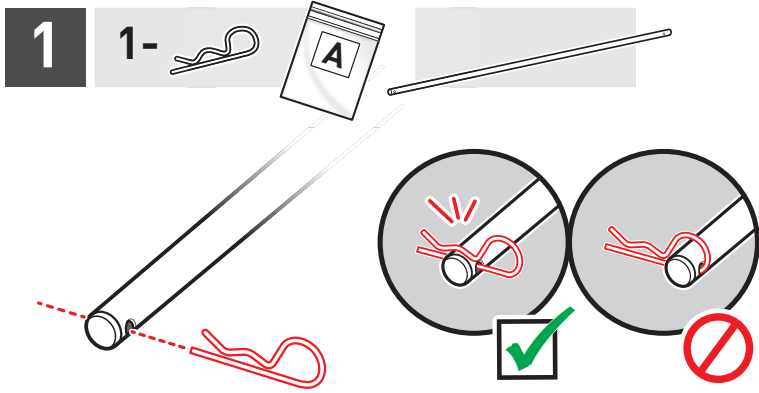

310	410	610	
8	10	12	
1	1	1	
1	1	1	
1	1	1	
1	1	1	
1	1	1	
1	1	1	
3	4	6	
1	1	1	
1	1	1	

310	410	610	
2	2	2	
2	2	2	
2	2	2	
1	1	1	
1	1	1	
1	1	1