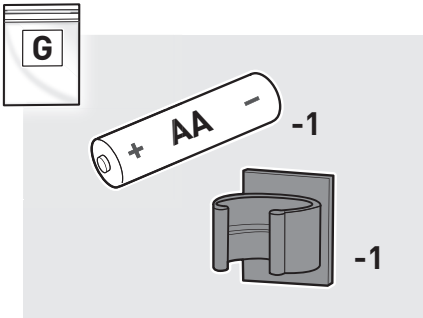

## ASSEMBLY GUIDE

Before you begin

Enhance your assembly experience.

Download the free BILT™ app for  
3D step-by-step instructions.

59617

120117  
ZA

FOR LIFE!

- ⚠ Assemble grill on a flat, level, and soft surface.
- ⚠ Remove protective film from stainless steel parts before installing.
- ⚠ Do not use power tools for assembly.
- ⚠ 2 people required for assembly.
- ⚠ There may be visual differences between illustrations and model purchased.
- ⚠ All packing material is recyclable.