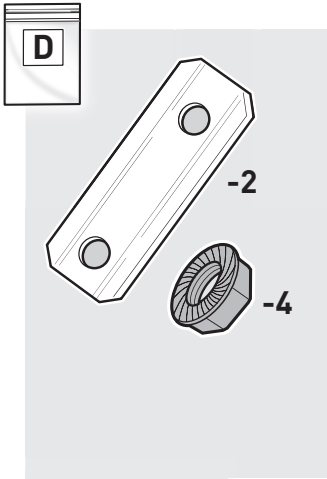

## ASSEMBLY GUIDE

Before you begin

Enhance your assembly experience.

Download the free BILT™ app for  
3D step-by-step instructions.

59617

120117  
ZA

FOR LIFE!

- ⚠ Assemble grill on a flat, level, and soft surface.
- ⚠ Remove protective film from stainless steel parts before installing.
- ⚠ Do not use power tools for assembly.
- ⚠ 2 people required for assembly.
- ⚠ There may be visual differences between illustrations and model purchased.
- ⚠ All packing material is recyclable.