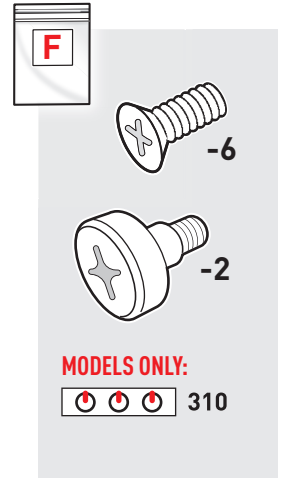

## ASSEMBLY GUIDE

Before you begin

Enhance your assembly experience.

Download the free BILT™ app for  
3D step-by-step instructions.

59617

120117  
ZA

FOR LIFE!

- ⚠ Assemble grill on a flat, level, and soft surface.
- ⚠ Remove protective film from stainless steel parts before installing.
- ⚠ Do not use power tools for assembly.
- ⚠ 2 people required for assembly.
- ⚠ There may be visual differences between illustrations and model purchased.
- ⚠ All packing material is recyclable.