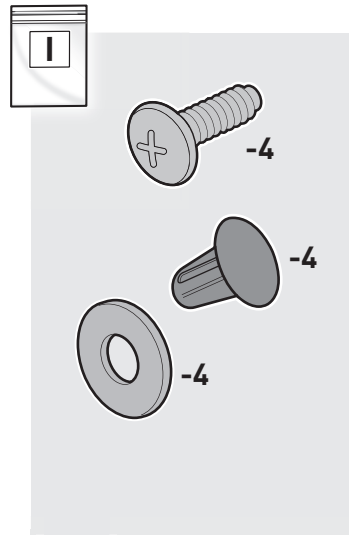

## ASSEMBLY GUIDE

Before you begin

Enhance your assembly experience.

Download the free BILT™ app for  
3D step-by-step instructions.

59617

120117  
ZA

FOR LIFE!

- ⚠ Assemble grill on a flat, level, and soft surface.
- ⚠ Remove protective film from stainless steel parts before installing.
- ⚠ Do not use power tools for assembly.
- ⚠ 2 people required for assembly.
- ⚠ There may be visual differences between illustrations and model purchased.
- ⚠ All packing material is recyclable.