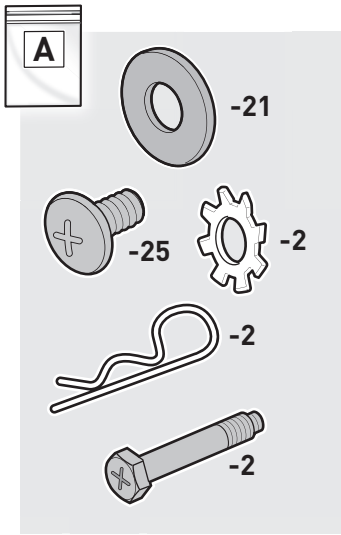

## ASSEMBLY GUIDE

Before you begin

Enhance your assembly experience.

Download the free BILT™ app for  
3D step-by-step instructions.

59617

120117  
ZA

FOR LIFE!

- ⚠ Assemble grill on a flat, level, and soft surface.
- ⚠ Remove protective film from stainless steel parts before installing.
- ⚠ Do not use power tools for assembly.
- ⚠ 2 people required for assembly.
- ⚠ There may be visual differences between illustrations and model purchased.
- ⚠ All packing material is recyclable.

	310	410	610	
	1	1	1	
	1	1	2	
	2	2	2	
	1	1	1	
	0	1	1	
	5	7	11	
	3	4	6	
	1	1	1	
	1	1	1	
	1	1	1	

	310	410	610	
	1	1	1	
	1	1	1	
	2	2	2	
	2	2	2	
	1	1	1	
	1	0	0	
	1	0	0	
	1	1	1	

310	410	610	
8	10	12	
1	1	1	
1	1	1	
1	1	1	
1	1	1	
1	1	1	
1	1	1	
3	4	6	
1	1	1	
1	1	1	