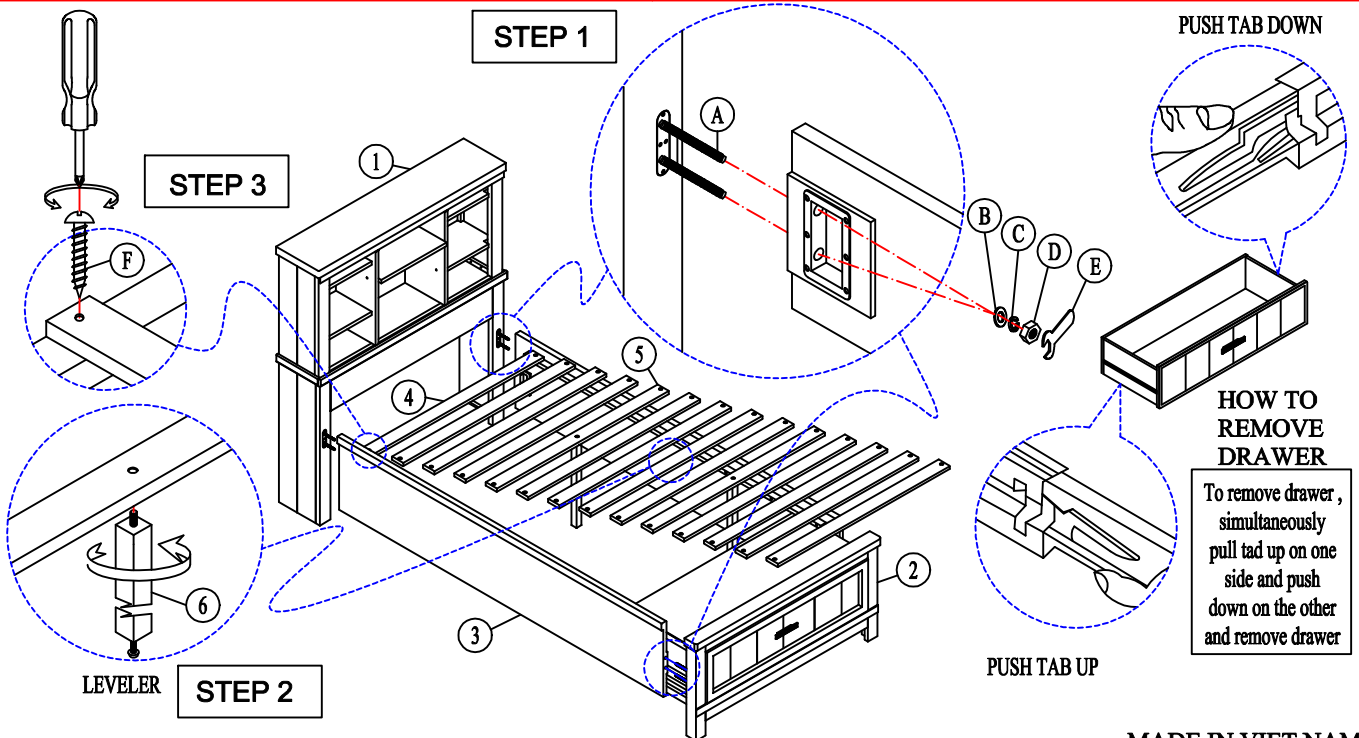

Liberty Furniture
INDUSTRIES, INC

LIBERTY FURNITURE

ASSEMBLY INSTRUCTION

ITEM # 759-BR11B
759-BR12FS
759-BR89RSP

DESCRIPTION : TWIN BOOKCASE HEADBOARD
TWIN STORAGE FOOTBOARD
TWIN/FULL STORAGE RAILS

Thank you for purchasing this quality product. Be sure to check all packing material carefully for small parts, which may have come loose inside the carton during shipment. Identify and count all parts and compare with the parts list below.

PARTS LIST

NO	SKETCH	DESCRIPTION	QTY
1		Upholstered Headboard	1 pc
2		Footboard	1 pc
3		Side Rail	2 pcs
4		Slat	12 pcs
5		Slat	2 pcs
6		Support Leg	2 pcs

HARDWARE LIST

NO	SKETCH	DESCRIPTION	SIZE	QTY
A		Hanger Bolt	5/16" - 76mm	8 pcs
B		Flat Washer	5/16"-19x2mm	8 pcs
C		Spring Washer	5/16"	8 pcs
D		Hexagon Nut	5/16"x12x12mm	8 pcs
E		Allen Wrench	12.8mm	1 pc
F		Screw	M4x1"	28 pcs