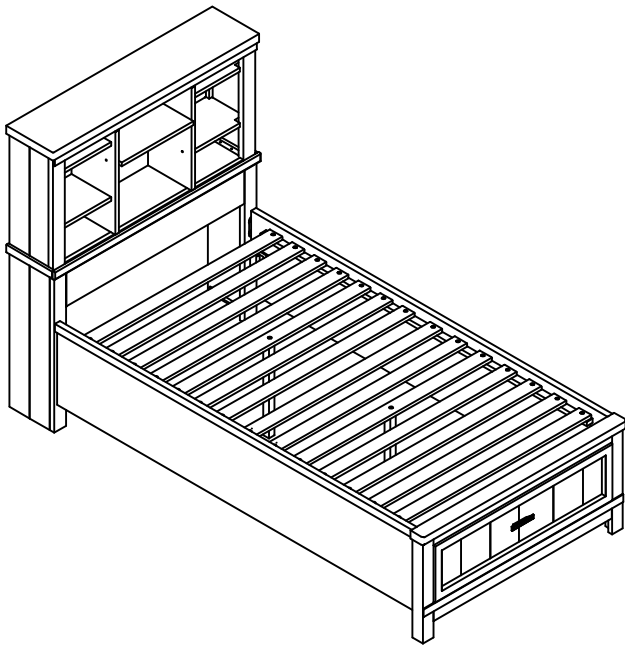

Liberty Furniture
INDUSTRIES, INC

LIBERTY FURNITURE

ASSEMBLY INSTRUCTION

ITEM # 759-BR11B
759-BR12FS
759-BR89RSP

DESCRIPTION : TWIN BOOKCASE HEADBOARD
TWIN STORAGE FOOTBOARD
TWIN/FULL STORAGE RAILS

Thank you for purchasing this quality product. Be sure to check all packing material carefully for small parts, which may have come loose inside the carton during shipment. Identify and count all parts and compare with the parts list below.

PARTS LIST

NO	SKETCH	DESCRIPTION	QTY
1		Upholstered Headboard	1 pc
2		Footboard	1 pc
3		Side Rail	2 pcs
4		Slat	12 pcs
5		Slat	2 pcs
6		Support Leg	2 pcs

HARDWARE LIST

NO	SKETCH	DESCRIPTION	SIZE	QTY
A		Hanger Bolt	5/16" - 76mm	8 pcs
B		Flat Washer	5/16"-19x2mm	8 pcs
C		Spring Washer	5/16"	8 pcs
D		Hexagon Nut	5/16"x12x12mm	8 pcs
E		Allen Wrench	12.8mm	1 pc
F		Screw	M4x1"	28 pcs