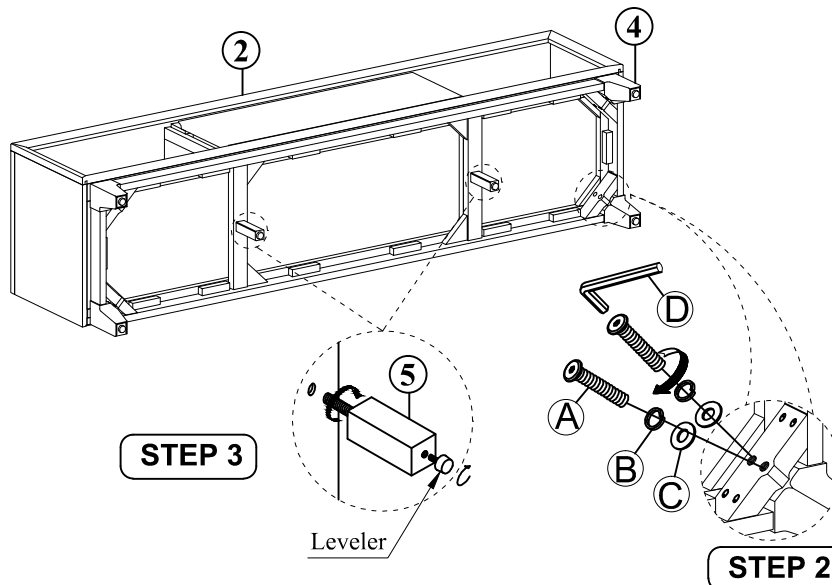

ITEM#: 796-TV72

DESCRIPTION : TV CONSOLE

Thank you for purchasing this quality product. Be sure to check all packing material carefully for small Hardware which may have come loose inside the carton during shipment. Identify and count all Hardware and compare with the Hardware List Below.

Parts List		
No.	Description	Qty.
①	Table Top KD	1 Pc
②	Console	1 Pc
③	Wood Block	4 Pcs
④	Leg	4 Pcs
⑤	Support Leg	2 Pcs

Assembly Hardware Pack			
⑥			
No.	Description	Hardware	Qty.
(A)	JCBC Screw Ø5/16" x 57mm		8 Pcs
(B)	Spring Washer Ø5/16"		8 Pcs
(C)	Flat Washer Ø5/16" x 19mm		12 Pcs
(D)	Allen Key M4		1 Pc
(E)	Nut Ø5/16		4 Pcs
(F)	Wrench		1 Pc

Liberty Furniture
INDUSTRIES, INC

LIBERTY FURNITURE

ASSEMBLY INSTRUCTION

ITEM#: 796-TV72

DESCRIPTION : TV CONSOLE

Thank you for purchasing this quality product. Be sure to check all packing material carefully for small Hardware which may have come loose inside the carton during shipment. Identify and count all Hardware and compare with the Hardware List Below.