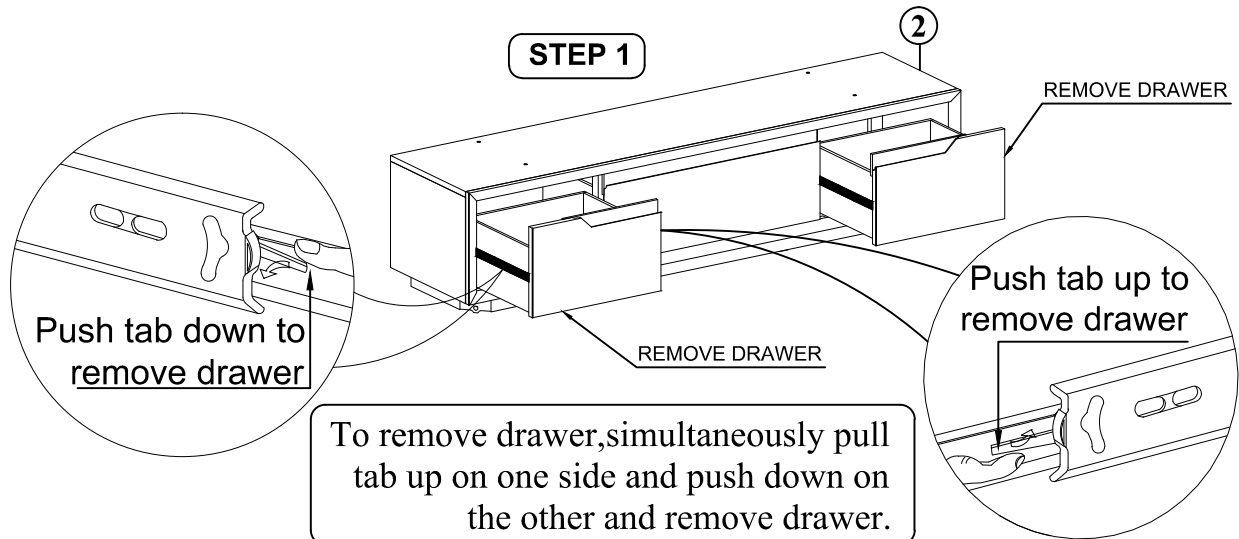

ITEM#: 796-TV72

DESCRIPTION : TV CONSOLE

Thank you for purchasing this quality product. Be sure to check all packing material carefully for small Hardware which may have come loose inside the carton during shipment. Identify and count all Hardware and compare with the Hardware List Below.

Parts List		
No.	Description	Qty.
①	Table Top KD	1 Pc
②	Console	1 Pc
③	Wood Block	4 Pcs
④	Leg	4 Pcs
⑤	Support Leg	2 Pcs

Assembly Hardware Pack			
⑥			
No.	Description	Hardware	Qty.
(A)	JCBC Screw Ø5/16" x 57mm		8 Pcs
(B)	Spring Washer Ø5/16"		8 Pcs
(C)	Flat Washer Ø5/16" x 19mm		12 Pcs
(D)	Allen Key M4		1 Pc
(E)	Nut Ø5/16		4 Pcs
(F)	Wrench		1 Pc