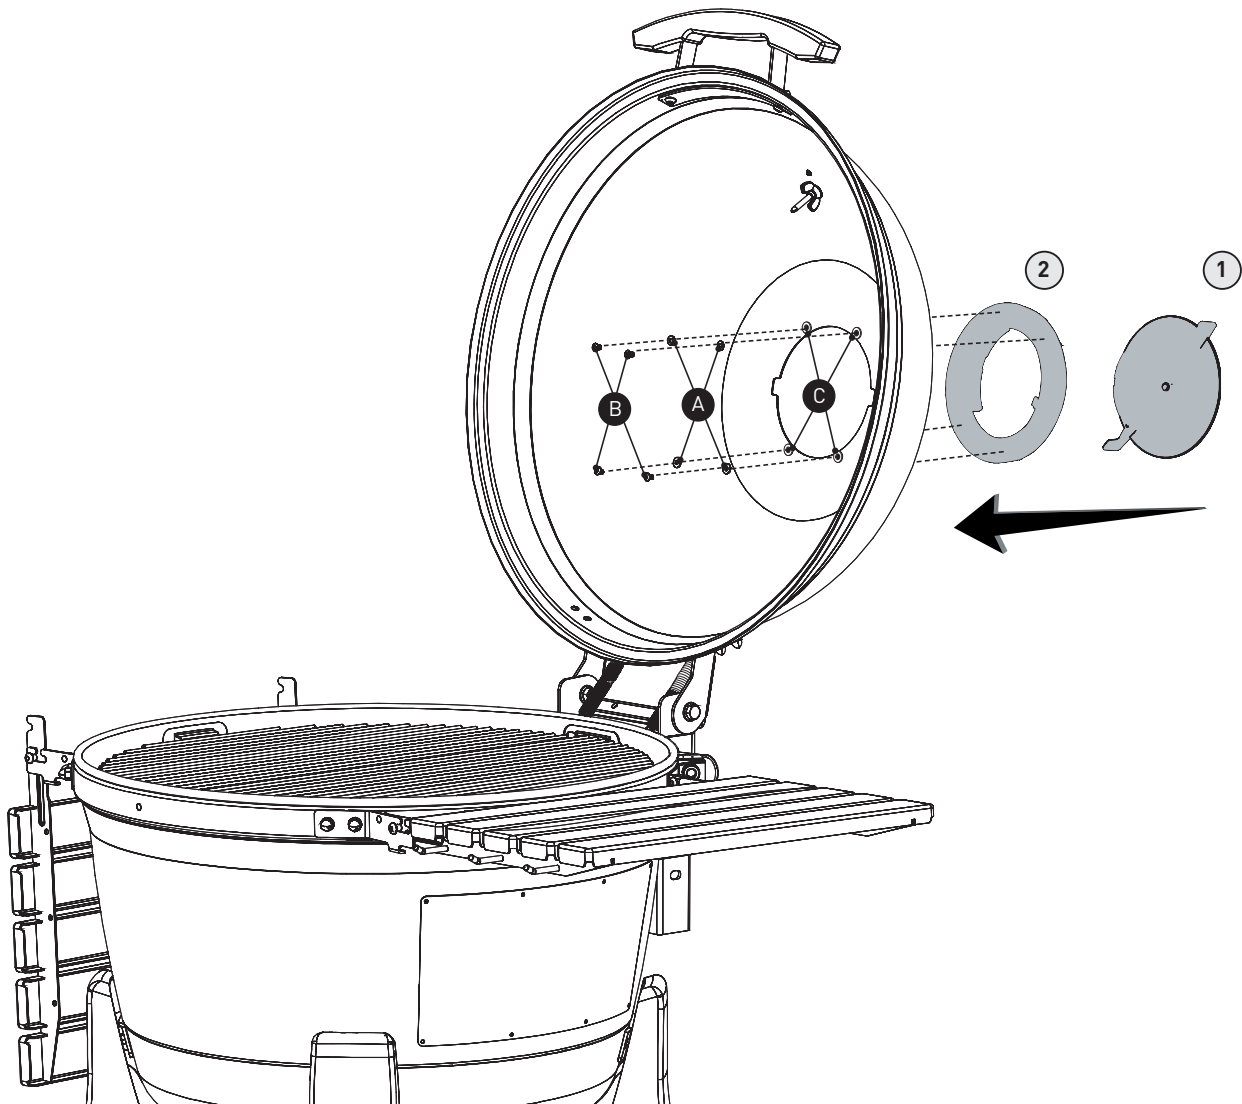

KETTLE JOE KONTROL TOWER KIT

CGK22HG1 9904190007

A
M4 WASHER
X4

B
M4X10
X4

C
M4 MICA WASHER
X4

KAMADOJOE®

**KAMADOJOE.COM
KAMADOJOE.COM/CONTACT
KAMADOJOE.COM/WARRANTY
KAMADOJOE.COM/COLLECTIONS/PARTS**

KAMADO JOE • 5032 MILGEN CT. • COLUMBUS, GA 31907