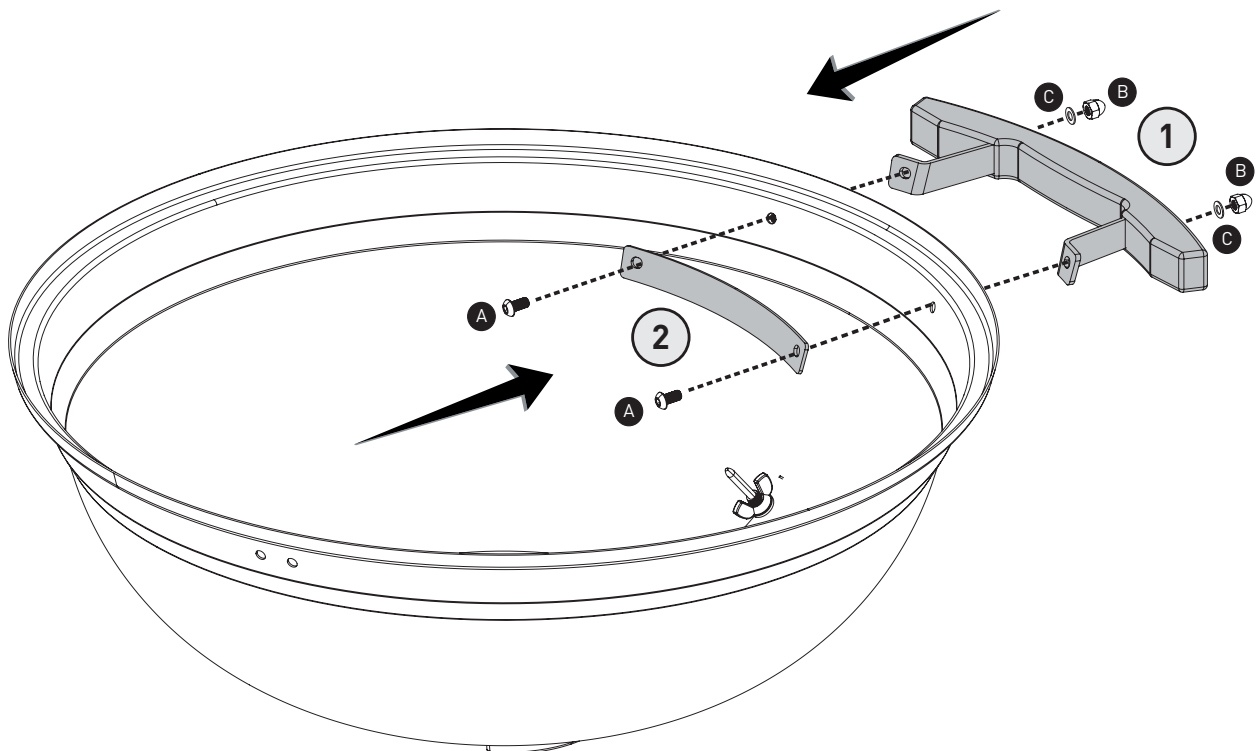

LID HANDLE KIT

CGK22HG1 9904190011

KAMADOJOE®

**KAMADOJOE.COM
KAMADOJOE.COM/CONTACT
KAMADOJOE.COM/WARRANTY
KAMADOJOE.COM/COLLECTIONS/PARTS**

KAMADO JOE • 5032 MILGEN CT. • COLUMBUS, GA 31907