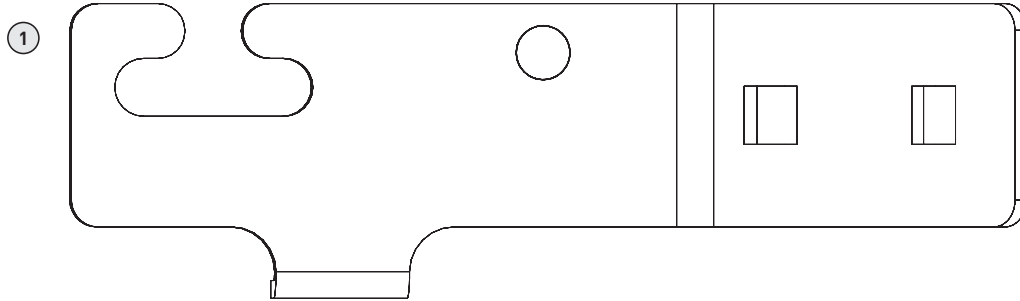

## KETTLE JOE SIDE SHELF BRACKET KIT

### CGK22HG1 9904190015

**A**  
M6 ACORN NUT  
X4

**B**  
M6 Washer  
X4

**C**  
M6X12  
X4

Before installing the new bracket, remove your side shelf from the grill.