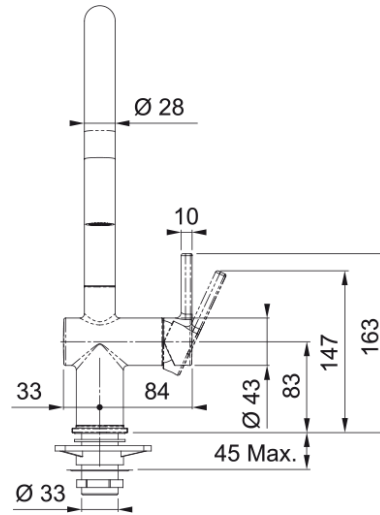

## Active Pull-Down Faucet - ACT-PD-CHR | 115.0656.854

15.1-inch Single Handle Pull-Down Kitchen Faucet in Polished Chrome. Delivering exceptional functionality, our Active faucets are designed for improved sustainability, actively saving water and energy. The laminar aerator fitted in the spout ensures the Active Taps delivers a crystal clear, non-splashing water stream with very little noise. At the same time, the stepped lever and ECO cartridge helps you use less water, reducing your environmental impact. The dual-function spray head delivers a more powerful stream thanks to the needle spray. ADA Compliant This model replaces the FF5800CH Faucet

### Aspect

Spout type	J - spout
Color	Polished chrome
Type of material	Brass
Flexible pullout hose material	Nylon grey
Spray head material	Brass

### Product Dimensions

Faucet hole diameter	35 mm
Cartridge dimension	35 mm

### Installation

Mounting type	Shank
Water supply hose connection	1/2"
Water supply hose length	450 mm