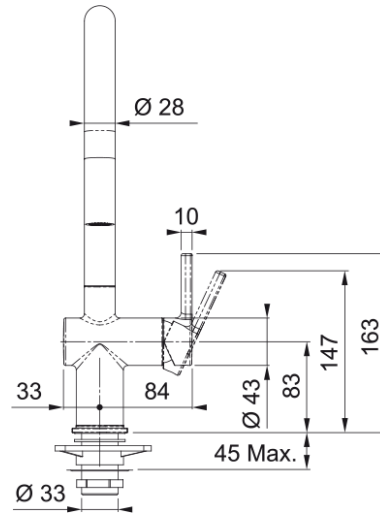

Active Pull-Down Faucet - ACT-PD-MBK | 115.0656.858

15.1-inch Single Handle Pull-Down Kitchen Faucet in Matte Black. Delivering exceptional functionality, our Active faucets are designed for improved sustainability, actively saving water and energy. The laminar aerator fitted in the spout ensures the Active Taps delivers a crystal clear, non-splashing water stream with very little noise. At the same time, the stepped lever and ECO cartridge helps you use less water, reducing your environmental impact. The dual-function spray head delivers a more powerful stream thanks to the needle spray. ADA Compliant. This model replaces the FF5820MBK Faucet

Aspect

Spout type	J - spout
Color	Matte black
Type of material	Brass
Flexible pullout hose material	Nylon grey
Spray head material	Brass

Product Dimensions

Faucet hole diameter	35 mm
Cartridge dimension	35 mm

Installation

Mounting type	Shank
Water supply hose connection	1/2"
Water supply hose length	450 mm

Product specifications

Pressure	High pressure
Faucet type	Spray
Faucet operation	Side lever
Faucet rotation	180°

Product identification

Product brand	FRANKE
Product family	Maris
Collection	Active

Features

Water saving feature	Yes
Type of aerator	Laminar