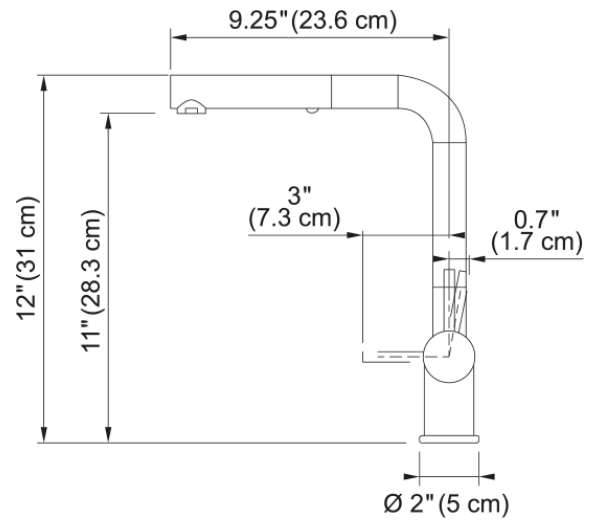

Active Pull-Out Faucet - ACT-PO-CHA | 115.0656.852

12.25-inch Single Handle Pull-Out Faucet in Champagne. Our Active faucets offer the best of both worlds — design and sustainability. Available in a range of stunning contemporary finishes, the appeal is obvious. The secret to this performance is the environmentally beneficial ECO cartridge, which is designed to limit both the flow and temperature of the water. The laminar aerator ensures the faucet delivers a crystal clear, non-splashing water stream, with very little noise. A dual function spray head delivers a more powerful stream thanks to the needle spray used. ADA Compliant. This model replaces the FFPS5805CHA Faucet

Aspect

Spout type	L - spout
Color	Bi-chrome/champagne
Type of material	Brass
Flexible pullout hose material	Nylon grey
Spray head material	Brass

Product Dimensions

Faucet hole diameter	35 mm
Cartridge dimension	35 mm

Installation

Mounting type	Shank
Water supply hose connection	1/2"
Water supply hose length	450 mm

Product specifications

Pressure	High pressure
Faucet type	Spray
Faucet operation	Side lever
Faucet rotation	180°

Product identification

Product brand	FRANKE
Product family	Maris
Collection	Active

Features

Water saving feature	Yes
Type of aerator	Laminar