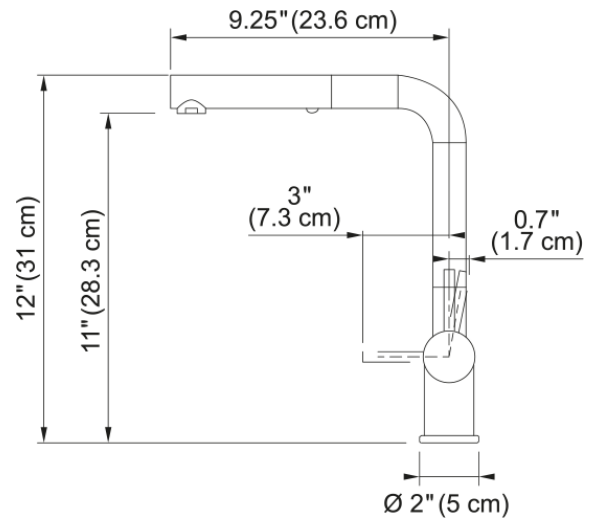

Active Pull-Out Faucet - ACT-PO-CHR | 115.0656.842

12.25-inch Single Handle Pull-Out Faucet in Polished Chrome. Delivering exceptional functionality, our Active faucets are designed for improved sustainability, actively saving water and energy. The laminar aerator fitted in the spout ensures the Active Taps delivers a crystal clear, non-splashing water stream with very little noise. At the same time, the stepped lever and ECO cartridge helps you use less water, reducing your environmental impact. The dual-function spray head delivers a more powerful stream thanks to the needle spray. ADA Compliant. This model replaces the FFPS5800CH Faucet.

Aspect

Spout type	L - spout
Color	Polished chrome
Type of material	Brass
Flexible pullout hose material	Nylon grey
Spray head material	Brass

Product Dimensions

Faucet hole diameter	35 mm
Cartridge dimension	35 mm

Installation

Mounting type	Shank
Water supply hose connection	1/2"
Water supply hose length	450 mm

Product specifications

Pressure	High pressure
Faucet type	Spray
Faucet operation	Side lever
Faucet rotation	180°

Product identification

Product brand	FRANKE
Product family	Maris
Collection	Active

Features

Water saving feature	Yes
Type of aerator	Laminar