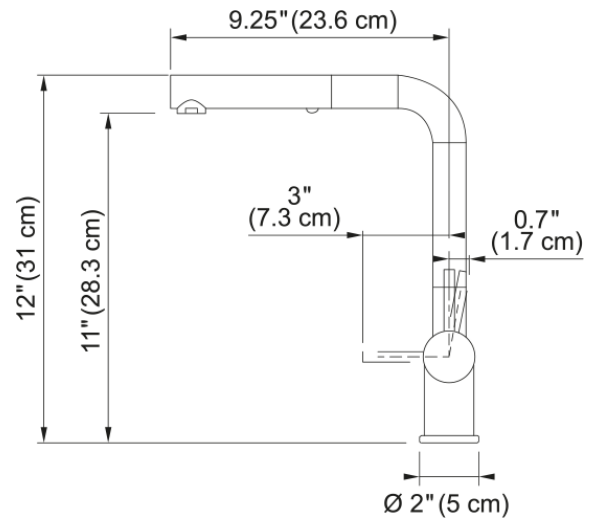

Active Pull-Out Faucet - ACT-PO-MBK | 115.0656.848

12.25-inch Single Handle Pull-Out Faucet in Matte Black Delivering exceptional functionality, our Active faucets are designed for improved sustainability, actively saving water and energy. The laminar aerator fitted in the spout ensures the Active Taps delivers a crystal clear, non-splashing water stream with very little noise. At the same time, the stepped lever and ECO cartridge helps you use less water, reducing your environmental impact. The dual-function spray head delivers a more powerful stream thanks to the needle spray. ADA Compliant This model replaces the FFPS5820MBK Faucet.

Aspect

Spout type	L - spout
Color	Matte black
Type of material	Brass
Flexible pullout hose material	Nylon grey
Spray head material	Brass

Product Dimensions

Faucet hole diameter	35 mm
Cartridge dimension	35 mm

Installation

Mounting type	Shank
Water supply hose connection	1/2"
Water supply hose length	450 mm

Product specifications

Pressure	High pressure
Faucet type	Spray
Faucet operation	Side lever
Faucet rotation	180°

Product identification

Product brand	FRANKE
Product family	Maris
Collection	Active

Features

Water saving feature	Yes
Type of aerator	Laminar