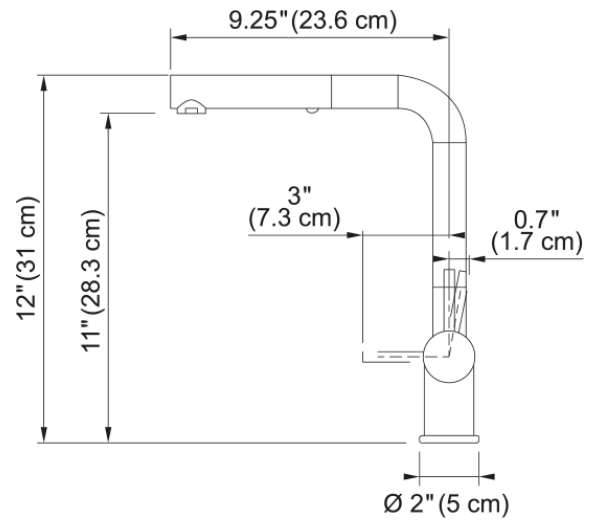

Active Pull-Out Faucet - ACT-PO-STG | 115.0656.850

12.25-inch Single Handle Pull-Out Faucet in Stone Grey Delivering exceptional functionality, our Active faucets are designed for improved sustainability, actively saving water and energy. The laminar aerator fitted in the spout ensures the Active Taps delivers a crystal clear, non-splashing water stream with very little noise. At the same time, the stepped lever and ECO cartridge helps you use less water, reducing your environmental impact. The dual-function spray head delivers a more powerful stream thanks to the needle spray. This model replaces the FFPS5807STG Faucet

Aspect

Spout type	L - spout
Color	Bi-chrome/stone grey
Type of material	Brass
Flexible pullout hose material	Nylon grey
Spray head material	Brass

Product Dimensions

Faucet hole diameter	35 mm
Cartridge dimension	35 mm

Installation

Mounting type	Shank
Water supply hose connection	1/2"
Water supply hose length	450 mm

Product specifications

Pressure	High pressure
Faucet type	Spray
Faucet operation	Side lever
Faucet rotation	180°

Product identification

Product brand	FRANKE
Product family	Maris
Collection	Active

Features

Water saving feature	Yes
Type of aerator	Laminar