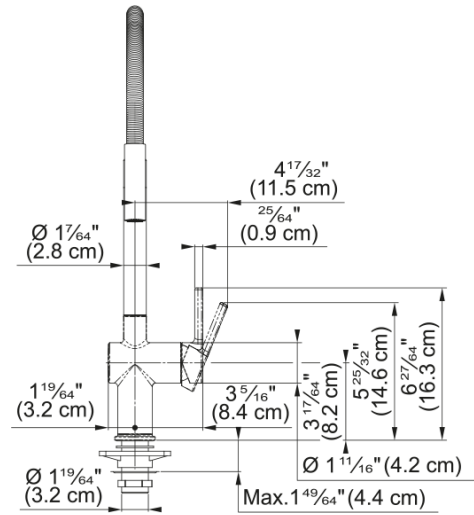

Active Semi-Pro Faucet - ACT-SP-CHR | 115.0688.968

Active Semi-Pro 16.5 inch Single Handle Faucet in Polished Chrome. Sleek and functional. The Active Semi-pro faucet is ideal for any style kitchen with a simplistic look. The pull-down spout can reach every corner of the sink, and the sprayer firmly connects back into place. Franke's Active faucets focus on elements from the eco-design, such as sustainable materials, quality, and durability, to deliver exceptional functionality and reduced environmental impact. Thanks to its built-in feature, the ECO Cartridge, the Active faucet range can limit the consumption of water and energy. ADA and AB100 compliant.

Aspect

Spout type	S - semi-professional
Color	Polished chrome
Type of material	Brass
Flexible pullout hose material	Metal
Spray head material	Brass

Product Dimensions

Faucet hole diameter	35 mm
Cartridge dimension	35 mm

Installation

Mounting type	Shank
Water supply hose connection	3/8"
Water supply hose length	800 mm

Product specifications

Pressure	High pressure
Faucet type	Spray
Faucet operation	Side lever
Faucet rotation	180°