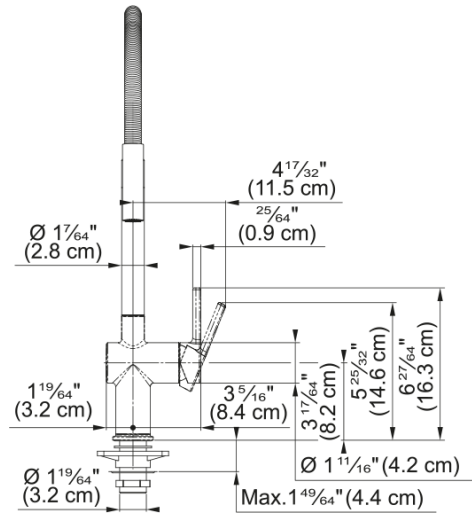

Active Semi-Pro Faucet - ACT-SP-MBK | 115.0688.970

Active Semi-Pro 16.5 inch Single Handle Faucet in Matte Black. Sleek and functional. The Active Semi-pro faucet is ideal for any style kitchen with a simplistic look. The pull-down spout can reach every corner of the sink, and the sprayer firmly connects back into place. Franke's Active faucets focus on elements from the eco-design, such as sustainable materials, quality, and durability, to deliver exceptional functionality and reduced environmental impact. Thanks to its built-in feature, the ECO Cartridge, the Active faucet range can limit the consumption of water and energy. ADA and AB100 compliant.

Aspect

Spout type	S - semi-professional
Color	Matte black
Type of material	Brass
Flexible pullout hose material	Metal
Spray head material	Brass

Product Dimensions

Faucet hole diameter	35 mm
Cartridge dimension	35 mm

Installation

Mounting type	Shank
Water supply hose connection	3/8"
Water supply hose length	800 mm

Product specifications

Pressure	High pressure
Faucet type	Spray
Faucet operation	Side lever
Faucet rotation	360°