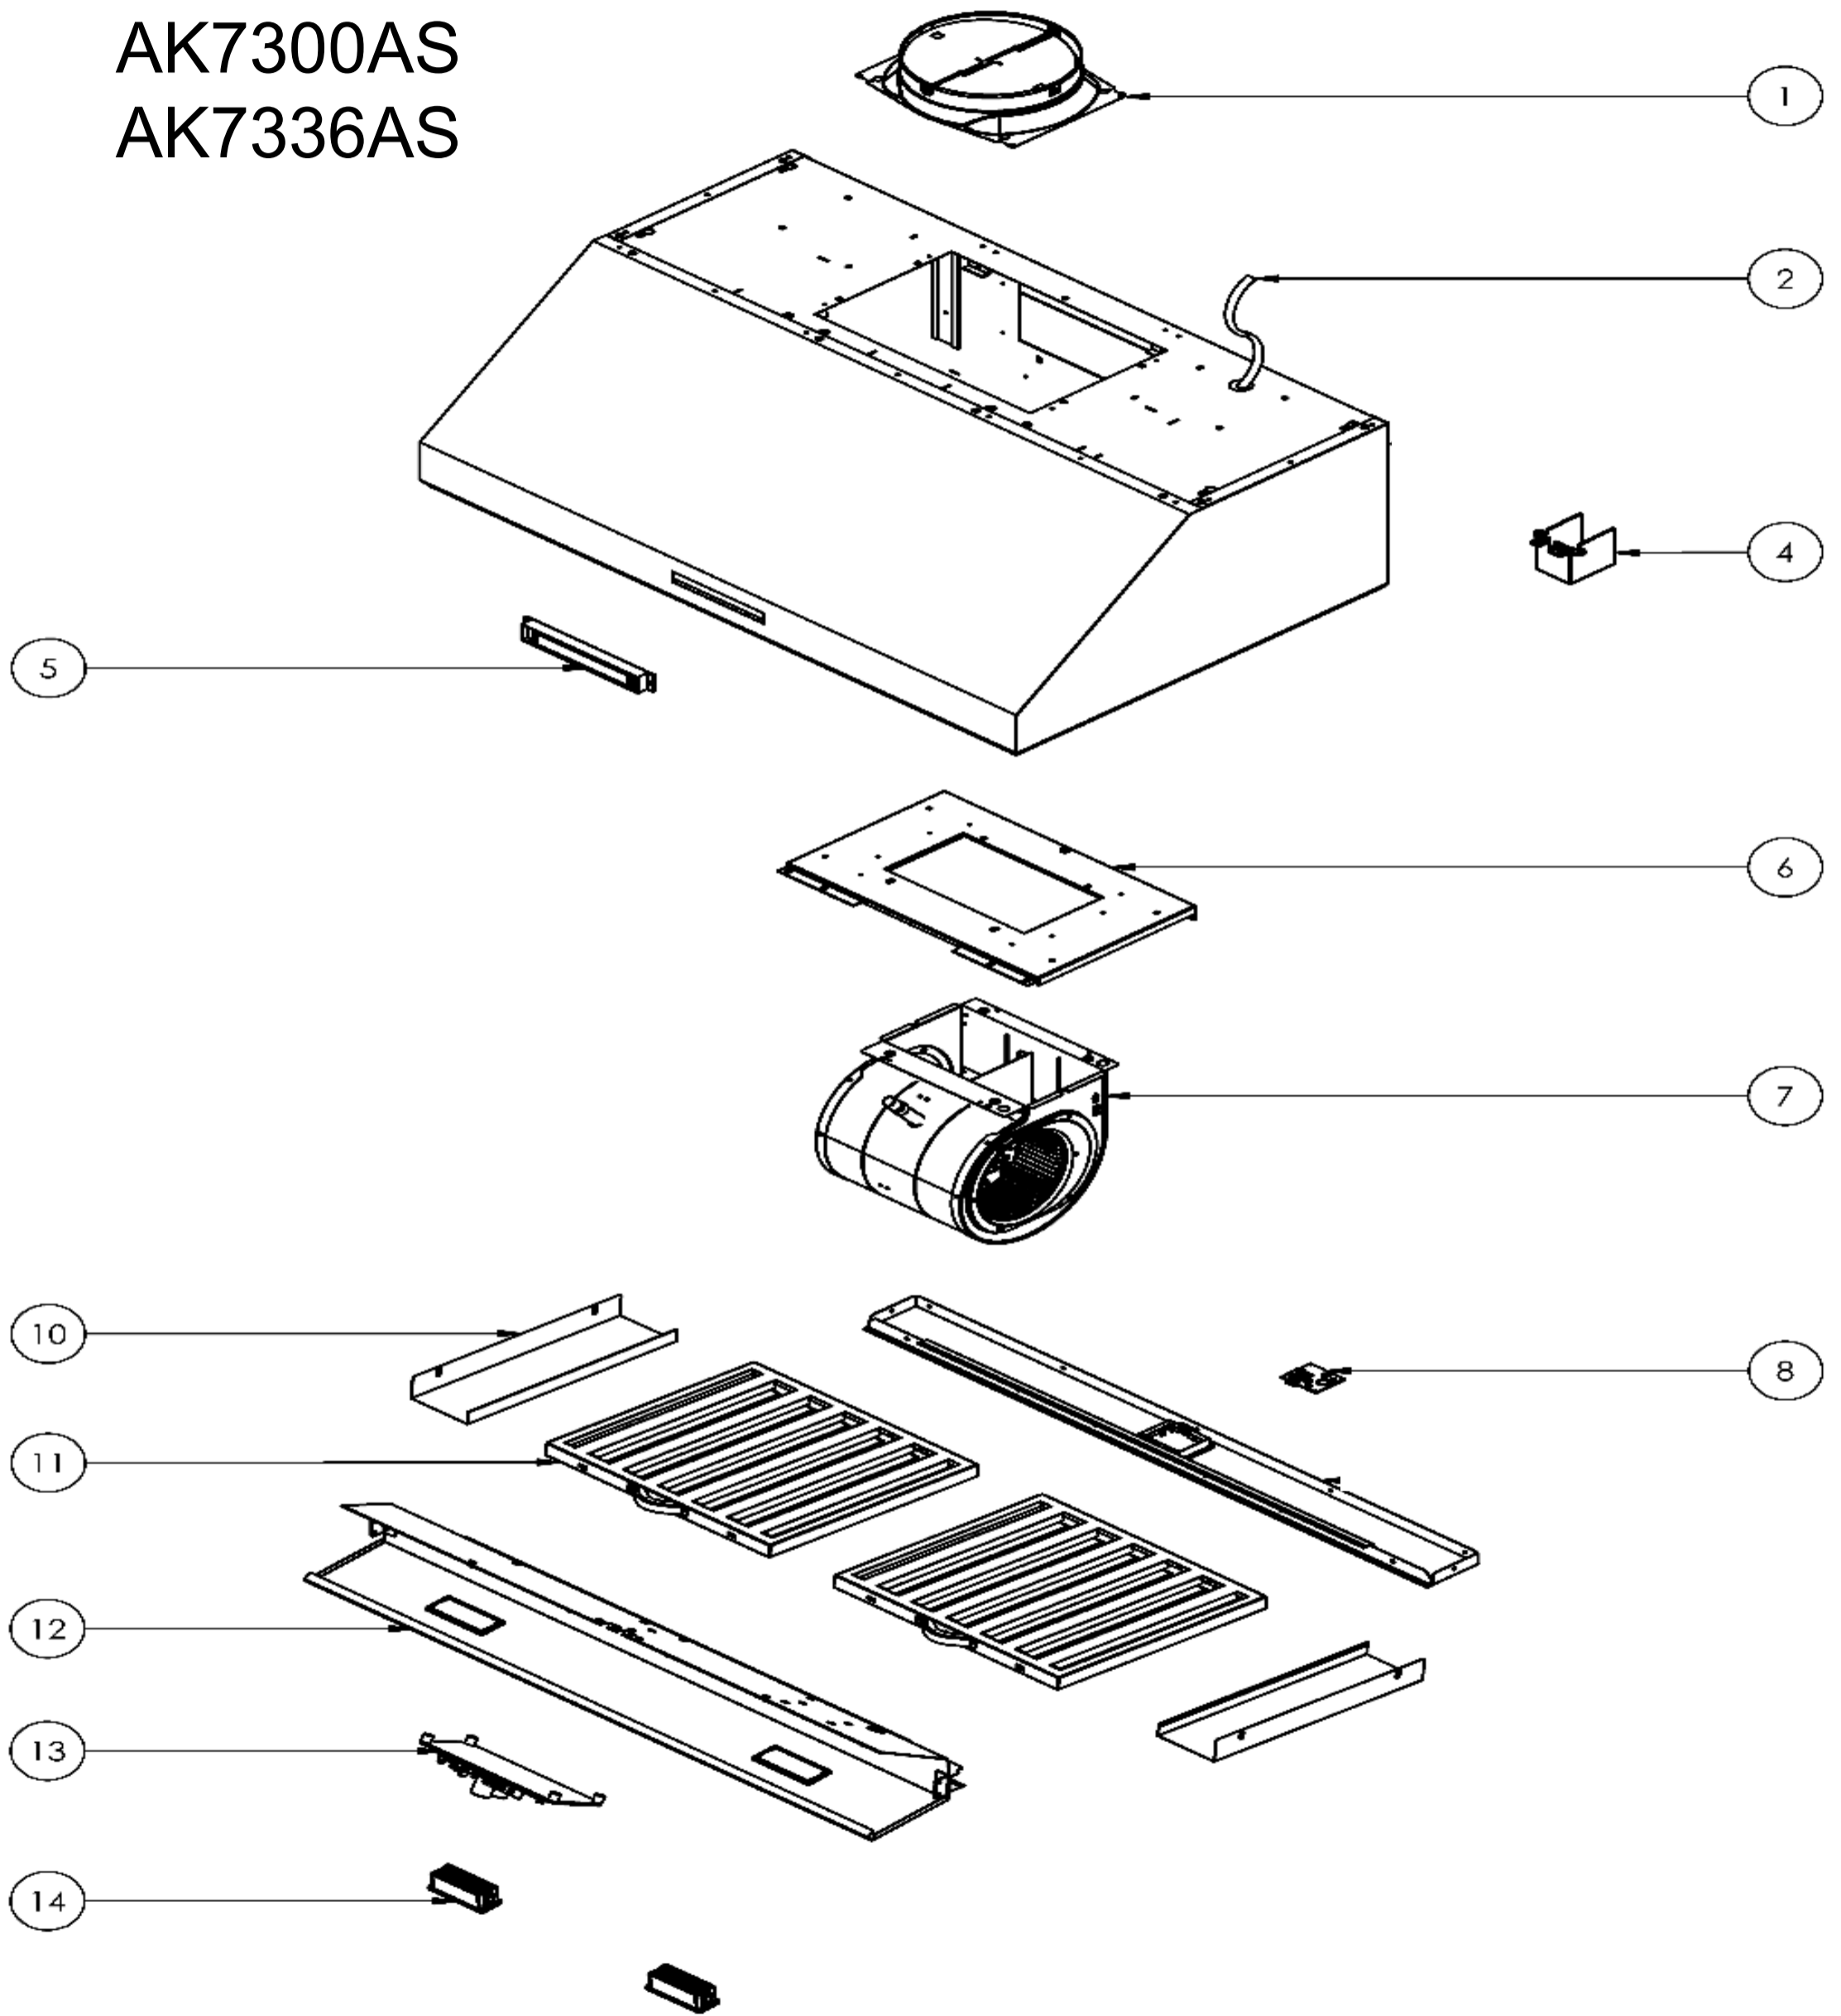

AK7300AS
AK7336AS

AK7300AS, AK7336AS

Ref #	Part #	Description	Qty.
1	54050078	8 Inch Round Collar w/Damper	1
2	11030144	Electrical Wires	1
4	54200011	Electrical Box	1
5	11000149	Switch Assembly	1
5-1	01020056	Screw, Carriage, Switch Housing	2
5-2	00100003	Nut, Switch Housing	2
5-3	11030190	Wiring Harness, Switch, 900mm	1
6	54190047	Single Blower Bracket	1
7	12120086	Blower	1
7-1	11030185	Wiring Harness, Blower, PowerWave	1
8	11010131	WiFi Control Board	1
8-1	52170083	WiFi Cover	1
10	50120175	Side Panel (AK7300AS)	2
10	50120176	Side Panel (AK7336AS)	2
11	50210039	Pro Baffle Filter	2
12	50110324	Light Panel (AK7300AS)	1
12	50110325	Light Panel (AK7336AS)	1
13	11010130	Main Control Board	1
14	Z0B0048	LumiLight LED, DC, 6W	2
15	05000150	Hardware Packet	1
16	54060011	Rectangular Starting Collar	1
17	52170069	Rectangular Cover Plate	1