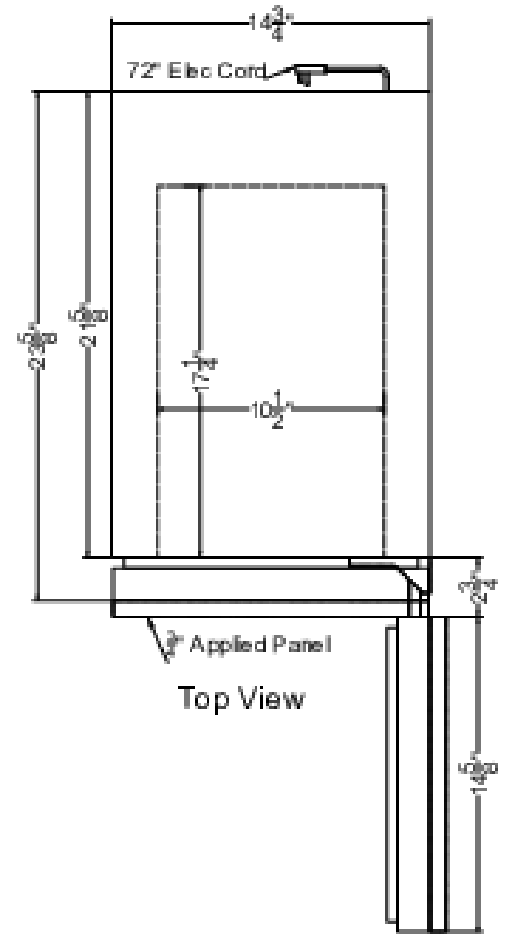

ALWC15PNR Specifications:

Overview	
Nominal Width	15.0" (38 cm)
Nominal Depth	24.0" (61 cm)
Nominal Height	32.0" (81 cm)
Height of Cabinet	32.0" (81 cm)
Width	14.75" (37 cm)
Depth	23.63" (60 cm)
Depth with door at 90°	38.25" (97 cm)
Capacity	2.2 cu.ft. (62 L)
Bottles	23 bottles
Defrost Type	Automatic
Door	Glass/Panel-Ready Frame
Cabinet	Black
US Electrical Safety	ETL
Canadian Electrical Safety	ETL-C
Amps	1.0
Voltage/Frequency	115 V AC/60 Hz
Weight	65.0 lbs. (29 kg)
Parts & Labor Warranty	1 Year
Compressor Warranty	5 Years
UPC	761101082882
Wine Cellar	
Number of Zones	1
Door Swing	RHD
Reversible	Yes
Adjustable Shelves	Yes
Shelf Type	Wood
Shelf Qty	5
Thermostat Type	Digital
Interior Light	Yes
Refrigerant Type	R600a
Refrigerant Amount	0.78 oz.
High Side PSI	270.0
Low Side PSI	105.0
Interior Height 1	21.25" (54 cm)
Interior Width 1	10.5" (27 cm)

Interior Depth 1	17.25" (44 cm)
Compressor Step Height	3.5" (9 cm)
Compressor Step Width	10.5" (27 cm)
Compressor Step Depth	5.0" (13 cm)
Level Legs	4
Temperature Range	41° to 64°F
Sabbath Mode	Yes
Sound Level	32.9 dB