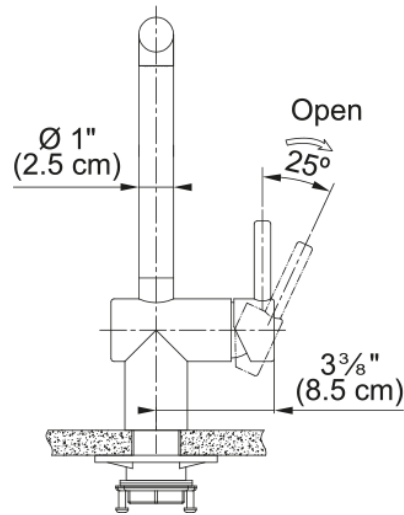

Atlas Neo Pull-Out Faucet - ATL-PO-304 | 115.0685.311

Atlas Neo 11.75-inch Single Handle Pull-Out Faucet in Stainless Steel. The Atlas Neo stainless steel faucet gives you the benefits of high performance and low maintenance. The linear side lever functions well in a variety of installation configurations. It can be rotated through 0 to 180° for easy and precise adjustment of water flow. The pull-out head offers easy maneuverability for any cooking or cleaning task. High quality laminar aerators help to reduce the air in the water stream producing a consistent water flow that is non-splashing. ADA and AB100 compliant.

Aspect

Spout type	L - spout
Color	Stainless steel
Type of material	Stainless steel 304
Flexible pullout hose material	Nylon grey
Spray head material	Stainless steel

Product Dimensions

Faucet hole diameter	35 mm
Cartridge dimension	35 mm

Installation

Mounting type	Shank
Water supply hose connection	3/8"
Water supply hose length	450 mm

Product specifications

Pressure	High pressure
Faucet type	Pull out
Faucet operation	Side lever
Faucet rotation	180°