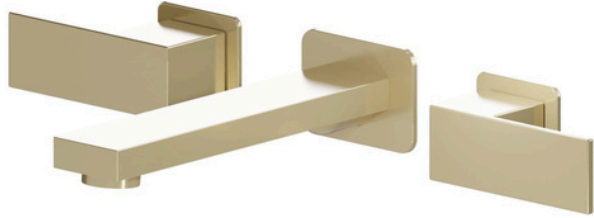

ZLINE Autograph Edition Bliss Wall Mount Bath Faucet in Champagne Bronze (BLS-BFW-CB)

ZLINE
ATTAINABLE LUXURY™

INTRODUCTION

Luxury isn't meant to be left desired—it's meant to be attainable. The ZLINE Autograph Edition Bliss Wall Mount Bath Faucet in Champagne Bronze (BLS-BFW-CB) combines refined European craftsmanship with environmentally friendly PVD technology for an unparalleled bath experience. Achieve ZLINE Attainable Luxury® excellence with ZLINE Bath Faucets that are designed with a contemporary aesthetic to bring modern convenience and versatility to one of the most important rooms in your home.

FEATURES & BENEFITS

European Craftsmanship - Bliss Wall Mount Bath Faucets are crafted with components sourced from Switzerland to ensure top-of-the-line performance and longevity

Ceramic Disc Cartridge - Bliss Wall Mount Bath Faucets feature ceramic disc cartridge engineering that offers precise, easy-to-use ergonomic control

Autograph Edition Champagne Bronze - Elevate the centerpiece of your kitchen to luxurious standards with a sleek and stunning Autograph Edition champagne bronze finish

Aerated Water Flow - Bliss Wall Mount Bath Faucets feature a specialized aerated spout design for resource conservation, making them environmentally and wallet-friendly

Wall Mount Design - A carefully crafted wall-mount installation process allows for extra counter space and a modern design

Dual Handles - An easy-to-use classic double-handle design ensures ideal sink access for optimal cleaning conditions