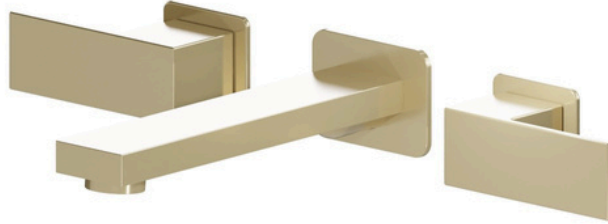

ZLINE Autograph Edition Bliss Wall Mount Bath Faucet in Champagne Bronze (BLS-BFW-CB)

ZLINE
ATTAINABLE LUXURY™

INTRODUCTION

Luxury isn't meant to be left desired—it's meant to be attainable. The ZLINE Autograph Edition Bliss Wall Mount Bath Faucet in Champagne Bronze (BLS-BFW-CB) combines refined European craftsmanship with environmentally friendly PVD technology for an unparalleled bath experience. Achieve ZLINE Attainable Luxury® excellence with ZLINE Bath Faucets that are designed with a contemporary aesthetic to bring modern convenience and versatility to one of the most important rooms in your home.

FEATURES & BENEFITS

European Craftsmanship - Bliss Wall Mount Bath Faucets are crafted with components sourced from Switzerland to ensure top-of-the-line performance and longevity

Ceramic Disc Cartridge - Bliss Wall Mount Bath Faucets feature ceramic disc cartridge engineering that offers precise, easy-to-use ergonomic control

SPOUT

Spout Reach	7.5
-------------	-----

INSTALLATION

# of Installation Holes	3
Connection Size	1/2-14PNT

CERTIFICATIONS

UPC Listed, CUPC Listed, NSF 61

ZLINE Autograph Edition Bliss Wall Mount Bath Faucet in Champagne Bronze (BLS-BFW-CB)

ZLINE
ATTAINABLE LUXURY™