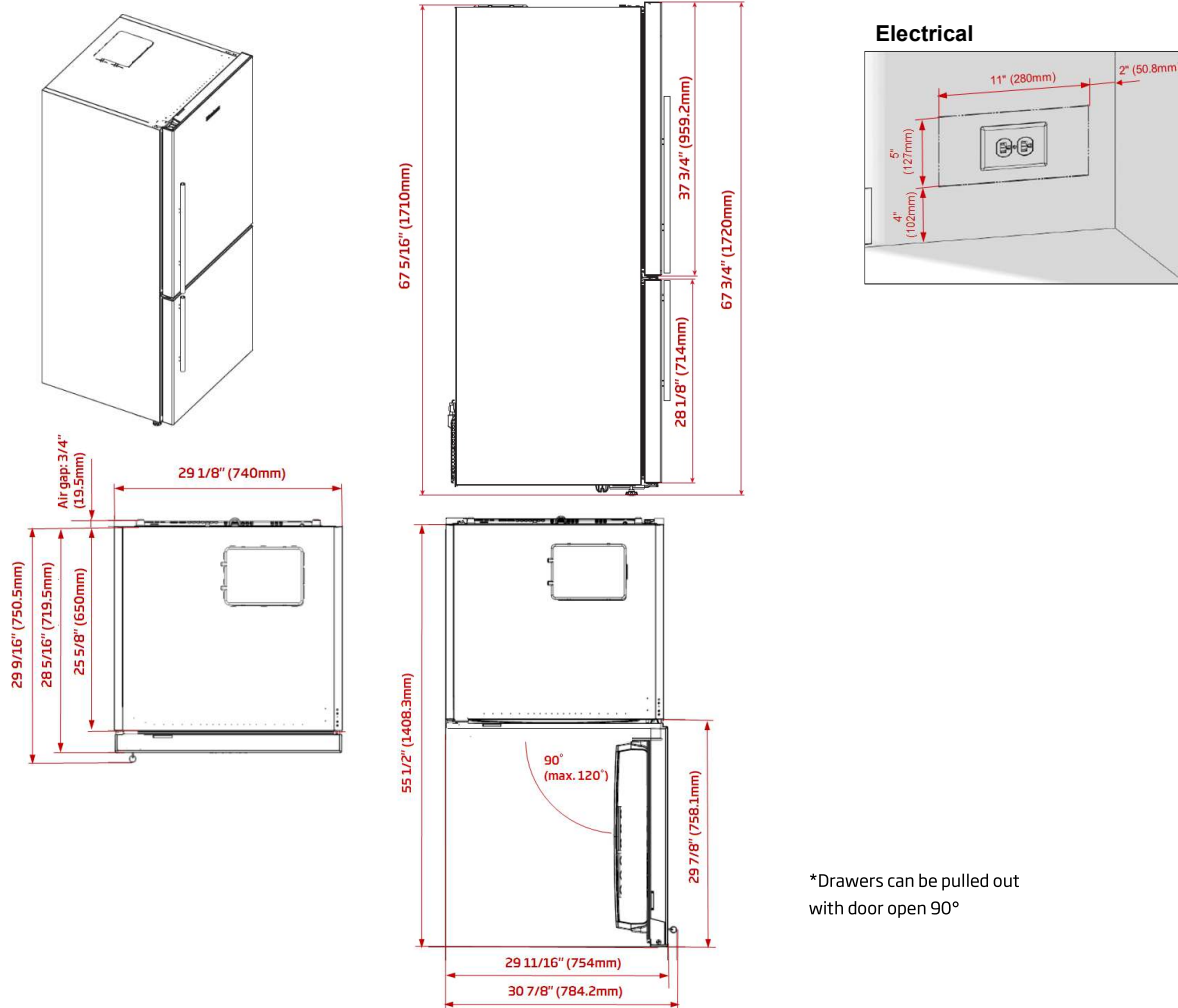

FRESH FOOD FEATURES

Crispers	1 – Full-width, Humidity Controlled
Blue Light™ Crispers	Yes
Full-Width Deli Drawer	—
Shelves	3 - Full-dept, Safety Glass (2 Adjustable)
Total Number of Door Bins	3
Gallon-Sized Door Bins	—
Egg Tray	—
Wine Rack	—
Odor Control Technology	Yes
Sabbath Mode	Yes
Eco-Mode	Yes
Door Open Alarm	Yes
Interior Illumination	LED – Side Walls

** Actual temperatures may vary with environment and other factors*

**30" BOTTOM FREEZER REFRIGERATOR, LEFT HINGE**

BRFB1812SSLN

FREEZER FEATURES

Freezer Configuration	Swing Door
Freezer Drawers / Baskets / Bins	3 Drawers, 1 Ice Drawer
Freezer Interior Illumination	Yes
Automatic Ice Maker	—
Auto Defrost	Yes

DIMENSIONS & WEIGHTS

Product (H x W x D) (in)	67 ³ / ₄ x 29 ¹ / ₈ x 30 ⁵ / ₁₆
Height With Hinge Cap	67 ³ / ₄
Height Without Hinge Cap	67 ⁵ / ₁₆
Depth With Handles	30 ⁵ / ₁₆
Depth Without Handles	28 ⁵ / ₁₆
Depth Without Doors	25 ⁹ / ₁₆
Carton (H x W x D) (in)	71 ¹¹ / ₁₆ x 32 x 31 ¹ / ₁₆
Product Weight (lbs)	208
Shipping Weight (lbs)	223

**30" BOTTOM FREEZER REFRIGERATOR, LEFT HINGE**

BRFB1812SSLN

Dimensions and Installation

*Drawers can be pulled out with door open 90°

Dimensions	Height to top of door, in.	67 3/4"
	Height to top of hinge, in.	67 3/4"
	Height to top of case, in.	67 5/16"
	Case depth without door, in.	25 5/8"
	Case depth less door handle, in.	28 5/16"
	Case depth with door handle, in.	29 9/16"
	Depth with fresh door open 90°, in.	55 1/2"
	Width, in.	29 1/8"
	Width with door open 90° including door handle, in.	30 7/8"
Air Gap Clearances	Each Side, in.	1/4"
	Top, in.	1"
	Back, in.	3/4"