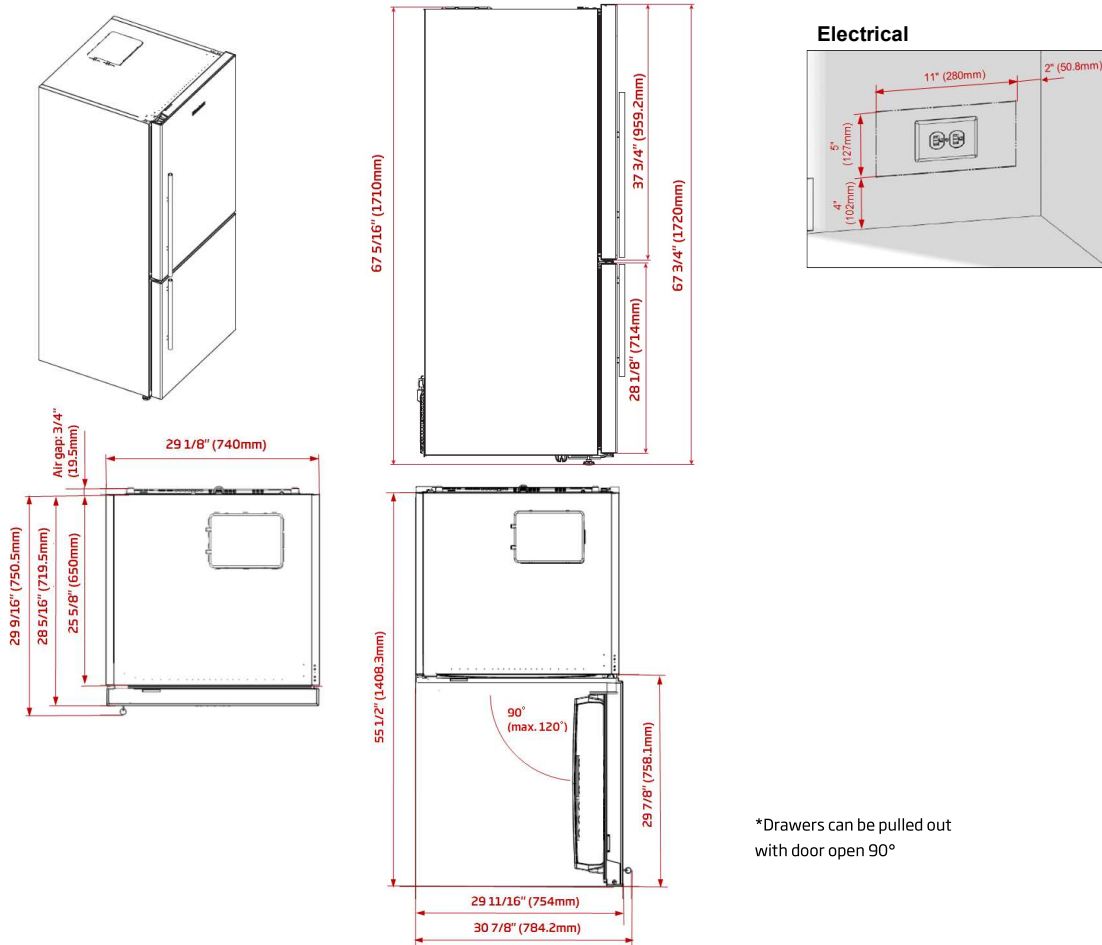

**FRESH FOOD FEATURES**

Crispers	1 – Full-width, Humidity Controlled
Blue Light™ Crispers	Yes
Full-Width Deli Drawer	—
Shelves	3 - Full-dept, Safety Glass (2 Adjustable)
Total Number of Door Bins	3
Gallon-Sized Door Bins	—
Egg Tray	—
Wine Rack	—
Odor Control Technology	Yes
Sabbath Mode	Yes
Eco-Mode	Yes
Door Open Alarm	Yes
Interior Illumination	LED – Side Walls

*\* Actual temperatures may vary with environment and other factors*

**30" BOTTOM FREEZER REFRIGERATOR, RIGHT HINGE**

BRFB1812SSN

**FREEZER FEATURES**

Freezer Configuration	Swing Door
Freezer Drawers / Baskets / Bins	3 Drawers, 1 Ice Drawer
Freezer Interior Illumination	Yes
Automatic Ice Maker	—
Auto Defrost	Yes

**DIMENSIONS & WEIGHTS**

Product (H x W x D) (in)	67 <sup>3</sup> / <sub>4</sub> x 29 <sup>1</sup> / <sub>8</sub> x 30 <sup>5</sup> / <sub>16</sub>
Height With Hinge Cap	67 <sup>3</sup> / <sub>4</sub>
Height Without Hinge Cap	67 <sup>5</sup> / <sub>16</sub>
Depth With Handles	30 <sup>5</sup> / <sub>16</sub>
Depth Without Handles	28 <sup>5</sup> / <sub>16</sub>
Depth Without Doors	25 <sup>9</sup> / <sub>16</sub>
Carton (H x W x D) (in)	71 <sup>11</sup> / <sub>16</sub> x 32 x 31 <sup>1</sup> / <sub>16</sub>
Product Weight (lbs)	208
Shipping Weight (lbs)	223

**30" BOTTOM FREEZER REFRIGERATOR, RIGHT HINGE**

BRFB1812SSN

**Dimensions and Installation**

\*Drawers can be pulled out with door open 90°

Dimensions	Height to top of door, in.	67 3/4"
	Height to top of hinge, in.	67 3/4"
	Height to top of case, in.	67 5/16"
	Case depth without door, in.	25 5/8"
	Case depth less door handle, in.	28 5/16"
	Case depth with door handle, in.	29 9/16"
	Depth with fresh door open 90°, in.	55 1/2"
	Width, in.	29 1/8"
Air Gap Clearances	Each Side, in.	1/4"
	Top, in.	1"
	Back, in.	3/4"
	Width with door open 90° including door handle, in.	30 7/8"