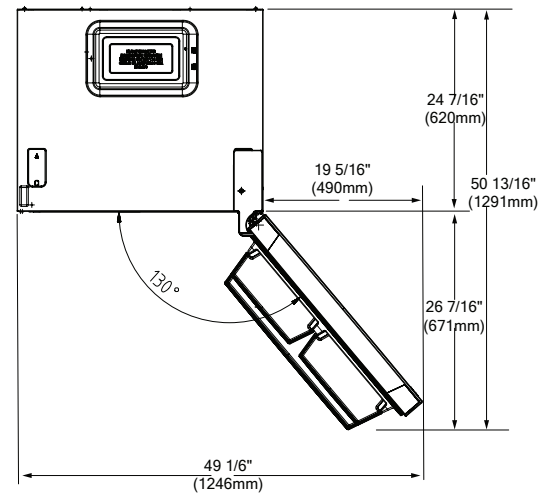

DIMENSIONS & WEIGHTS

Product (H x W x D) (in)	69 ¹¹ / ₁₆ x 29 ³ / ₄ x 27 ⁹ / ₁₆
Height With Hinge Cap	69 ¹¹ / ₁₆
Height Without Hinge Cap	68 ¹ / ₂
Depth With Handles	27 ⁹ / ₁₆
Depth Without Handles	27 ⁹ / ₁₆
Depth Without Doors	24 ⁷ / ₁₆
Carton (H x W x D) (in)	73 x 32 x 30 ¹ / ₂
Product Weight (lbs)	208
Shipping Weight (lbs)	223

30" COUNTER-DEPTH BOTTOM FREEZER REFRIGERATOR

BRFB21612SS

Dimensions and Installation

Required Minimum Clearances:

Top: 2"

Sides: 9/16" on each side

Back: 1 3/16"

NOTE TO THE INSTALLER: All height, width and depth dimensions are shown in inches (as well as metric). Beko US Inc. reserves the absolute and unrestricted right to change product materials and specifications, at any time, without notice. Please visit our website www.blombergappliances.com or call 888-352-2356 to verify the latest specifications with final dimensional data and other details prior to installation and making a cutout. Applicable product limited warranty information may be found in accompanying product materials or you may contact your account manager for further details. Proper installation is the responsibility of the installer. Product failure due to improper installation is not covered under the Limited Warranty.