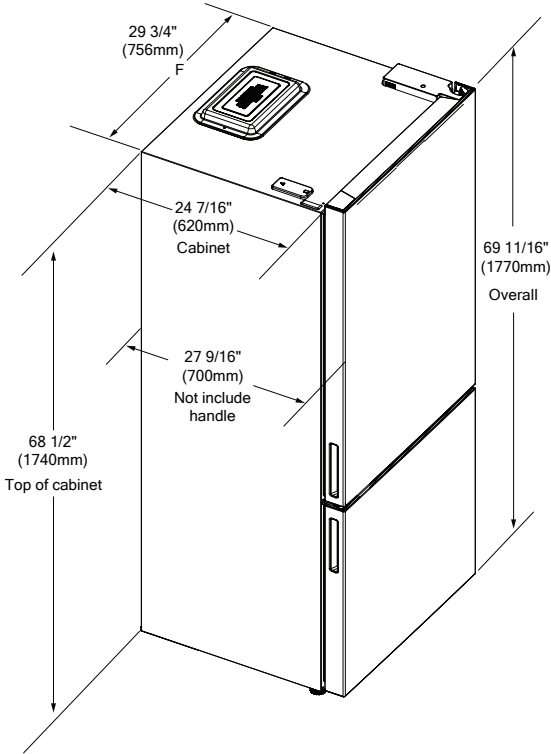

FRESH FOOD FEATURES

Crispers	2 – Humidity Controlled
Full-Width Deli Drawer	Yes
Shelves	3 - Full-dept, Safety Glass (2 Adjustable)
Total Number of Door Bins	5 (4 Half-Width, 1 Full-Width)
Gallon-Sized Door Bins	1
Dairy Compartment	Yes
Odor Control Technology	—
Sabbath Mode	Yes
Eco-Mode	—
Door Open Alarm	Yes
Interior Illumination	LED – On Ceiling

DIMENSIONS & WEIGHTS

Product (H x W x D) (in)	69 ¹¹ / ₁₆ x 29 ³ / ₄ x 27 ⁹ / ₁₆
Height With Hinge Cap	69 ¹¹ / ₁₆
Height Without Hinge Cap	68 ¹ / ₂
Depth With Handles	27 ⁹ / ₁₆
Depth Without Handles	27 ⁹ / ₁₆
Depth Without Doors	24 ⁷ / ₁₆
Carton (H x W x D) (in)	73 x 32 x 30 ¹ / ₂
Product Weight (lbs)	208
Shipping Weight (lbs)	223

30" COUNTER-DEPTH BOTTOM FREEZER REFRIGERATOR

BRFB21612SS

Dimensions and Installation

Required Minimum Clearances:

Top: 2"

Sides: 9/16" on each side

Back: 1 3/16"

NOTE TO THE INSTALLER: All height, width and depth dimensions are shown in inches (as well as metric). Beko US Inc. reserves the absolute and unrestricted right to change product materials and specifications, at any time, without notice. Please visit our website www.blombergappliances.com or call 888-352-2356 to verify the latest specifications with final dimensional data and other details prior to installation and making a cutout. Applicable product limited warranty information may be found in accompanying product materials or you may contact your account manager for further details. Proper installation is the responsibility of the installer. Product failure due to improper installation is not covered under the Limited Warranty.