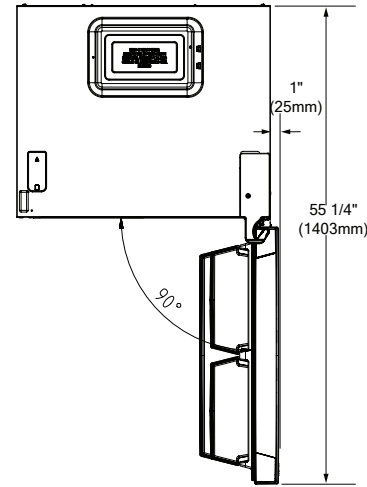

DIMENSIONS & WEIGHTS

Product (H x W x D) (in)	69 ¹¹ / ₁₆ x 29 ³ / ₄ x 27 ⁹ / ₁₆
Height With Hinge Cap	69 ¹¹ / ₁₆
Height Without Hinge Cap	68 ¹ / ₂
Depth With Handles	27 ⁹ / ₁₆
Depth Without Handles	27 ⁹ / ₁₆
Depth Without Doors	24 ⁷ / ₁₆
Carton (H x W x D) (in)	73 x 32 x 30 ¹ / ₂
Product Weight (lbs)	208
Shipping Weight (lbs)	223

30" COUNTER-DEPTH BOTTOM FREEZER REFRIGERATOR

BRFB21612SS

Dimensions and Installation

Required Minimum Clearances:

Top: 2"

Sides: 9/16" on each side

Back: 1 3/16"

NOTE TO THE INSTALLER: All height, width and depth dimensions are shown in inches (as well as metric). Beko US Inc. reserves the absolute and unrestricted right to change product materials and specifications, at any time, without notice. Please visit our website www.blombergappliances.com or call 888-352-2356 to verify the latest specifications with final dimensional data and other details prior to installation and making a cutout. Applicable product limited warranty information may be found in accompanying product materials or you may contact your account manager for further details. Proper installation is the responsibility of the installer. Product failure due to improper installation is not covered under the Limited Warranty.