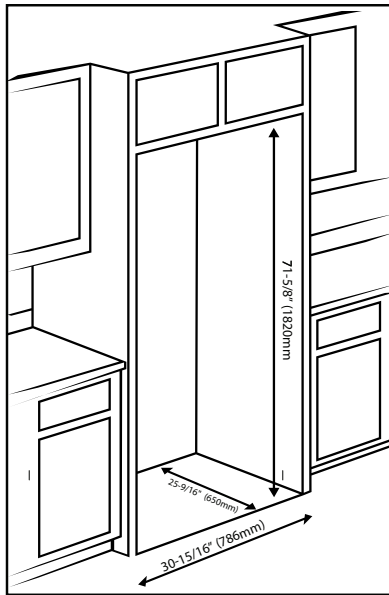

DIMENSIONS & WEIGHTS

Product (H x W x D) (in)	69 ¹¹ / ₁₆ x 29 ³ / ₄ x 27 ⁹ / ₁₆
Height With Hinge Cap	69 ¹¹ / ₁₆
Height Without Hinge Cap	68 ¹ / ₂
Depth With Handles	27 ⁹ / ₁₆
Depth Without Handles	27 ⁹ / ₁₆
Depth Without Doors	24 ⁷ / ₁₆
Carton (H x W x D) (in)	73 x 32 x 30 ¹ / ₂
Product Weight (lbs)	208
Shipping Weight (lbs)	223

30" COUNTER-DEPTH BOTTOM FREEZER REFRIGERATOR

BRFB21612SS

Dimensions and Installation

Required Minimum Clearances:

Top: 2"

Sides: 9/16" on each side

Back: 1 3/16"

NOTE TO THE INSTALLER: All height, width and depth dimensions are shown in inches (as well as metric). Beko US Inc. reserves the absolute and unrestricted right to change product materials and specifications, at any time, without notice. Please visit our website www.blombergappliances.com or call 888-352-2356 to verify the latest specifications with final dimensional data and other details prior to installation and making a cutout. Applicable product limited warranty information may be found in accompanying product materials or you may contact your account manager for further details. Proper installation is the responsibility of the installer. Product failure due to improper installation is not covered under the Limited Warranty.