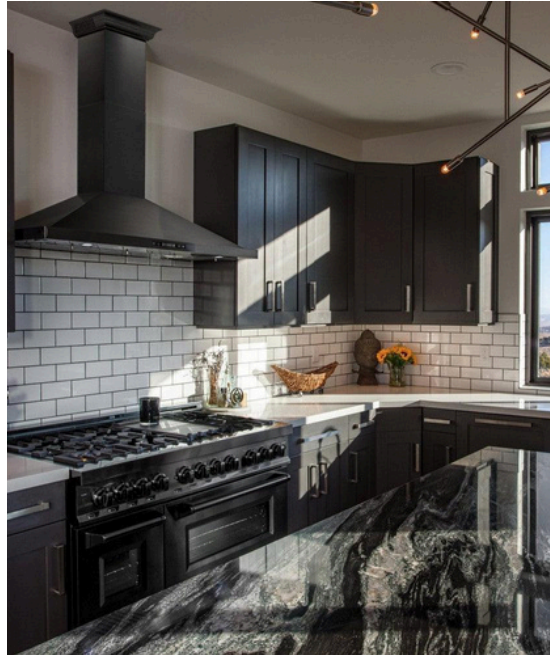

42 in. ZLINE CrownSound™ Ducted Vent Wall Mount Range Hood in Black Stainless Steel with Built-in Bluetooth Speakers (BSKBNCRN-BT-42)

INTRODUCTION

Experience ZLINE Attainable Luxury® with industry-leading kitchen and bath products that provide an elevated luxury experience, all designed in Lake Tahoe, USA. The Wall Mount Range Hood with Built-in ZLINE CrownSound® Bluetooth Speakers transforms the seamless, elegant ceiling transition of ZLINE Range Hoods into a high-fidelity, wireless sound system, creating the perfect entertainment area for you and your guests. With ZLINE CrownSound®, you can pair your smart device up to 50 feet away for optimal access and control of audio in your kitchen. The high-performance 400 CFM, 4-speed motor provides all the power you need to quietly and efficiently ventilate your kitchen while hosting kitchen dance parties or listening to your favorite podcasts. With its classic 430 grade black stainless steel, this range hood contains rust, temperature, and corrosion-resistant properties to ensure a durable vent hood that will last for years to come. Enjoy modern features, including built-in LED lighting for an illuminated culinary experience and dishwasher-safe stainless steel baffle filters for easy clean-up. This wall mount range hood has a ducted vent with easy, simple installation. Achieve a functional, modern upgrade that is perfectly harmonized in your favorite ZLINE Range Hood designs. We continue to revolutionize the industry by providing our customers with ZLINE Attainable Luxury®. ZLINE proudly stands by the longevity and durability of their range hoods alongside its 3 year manufacturer parts warranty.

LIMITED WARRANTY

Warranty 3 year parts, life-time motor warranty

42 in. ZLINE CrownSound™ Ducted Vent Wall Mount Range Hood in Black Stainless Steel with Built-in Bluetooth Speakers (BSKBNCRN-BT-42)

ZLINE
ATTAINABLE LUXURY™