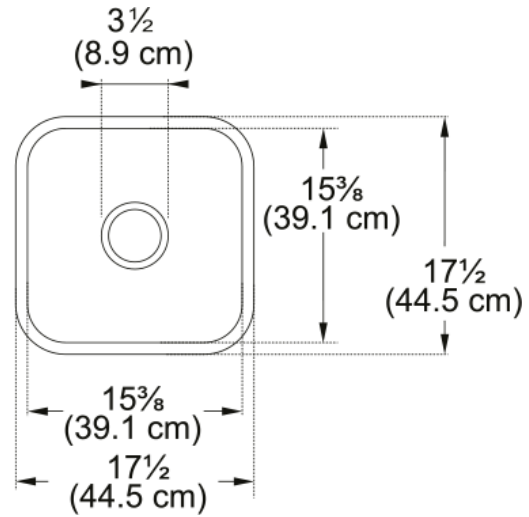

Cisterna Fireclay Sink - CCK110-15WH | 126.0066.141

17.5-in. x 17.5-in. White Fireclay Single Bowl Kitchen Sink. Created with Villeroy & Boch a classic design offered in three sizes, the Cisterna fireclay sink is a perfect fit for the kitchen and beyond. Use the smallest size as a bar or prep sink or pair it with a larger size to create a unique side-by-side two bowl design. The CeramicPlus finish protects the sink from stains and cleans up easily with soap and water.

Aspect

Sink type	Sink
Type of material	Fireclay
Number of bowls	1
Color	White
Surface finish	Glossy

Product Dimensions

Length (right to left)	17.52
Width (front to back)	17.52
Large bowl size: right to left	15.315
Large bowl size: front to back	15.315
Large bowl: depth	7.874

Installation

Minimum cabinet size	21"
----------------------	-----

Product specifications

Installation type	Undermount
Drain hole	3 1/2"
Position of drainer	No drainer

Product identification

Product brand	FRANKE
Product family	None
Collection	Cisterna
Certified by	IAPMO