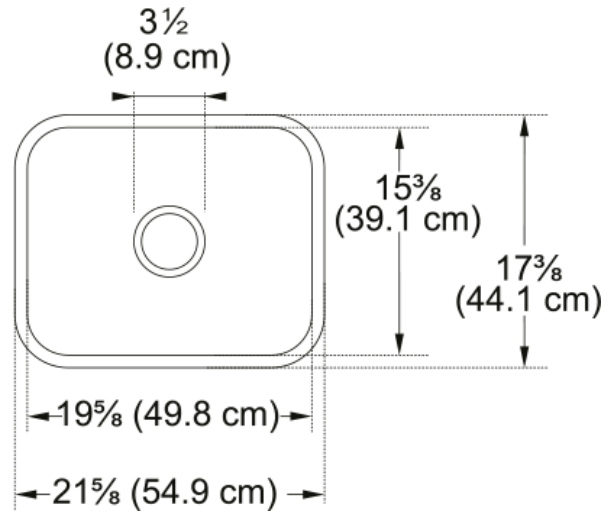

Cisterna Fireclay Sink - CCK110-19WH | 126.0066.147

21.62-in. x 17.38-in. White Fireclay Single Bowl Kitchen Sink. Created with Villeroy & Boch a classic design offered in three sizes, the Cisterna fireclay sink is a perfect fit for the kitchen and beyond. Use the smallest size as a bar or prep sink or pair it with a larger size to create a unique side-by-side two bowl design. The CeramicPlus finish protects the sink from stains and cleans up easily with soap and water.

Aspect

Sink type	Sink
Type of material	Fireclay
Number of bowls	1
Color	White
Surface finish	Glossy

Product Dimensions

Length (right to left)	21.626
Width (front to back)	17.323
Large bowl size: right to left	19.488
Large bowl size: front to back	15.315
Large bowl: depth	7.874

Installation

Minimum cabinet size	27"
----------------------	-----

Product specifications

Installation type	Undermount
Drain hole	3 1/2"
Position of drainer	No drainer

Product identification

Product brand	FRANKE
Product family	None
Collection	Cisterna
Certified by	IAPMO