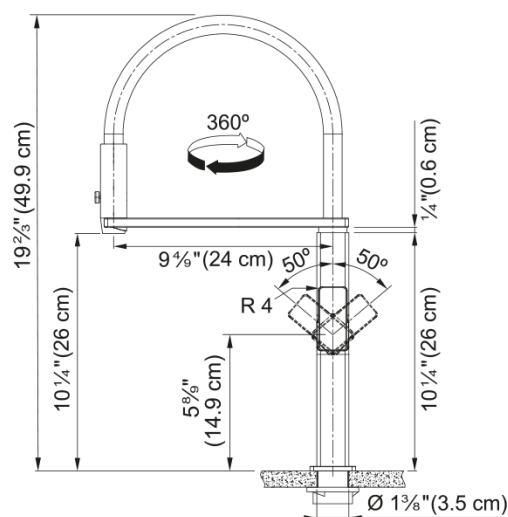

## Centinox Semi-Pro Faucet - CEN-SP-304 | 115.0547.857

19.7-inch Semi-Pro Stainless Steel Kitchen Faucet. A high arc spout with extendable hose and 360-degree rotation gives you maximum flexibility around the sink. The solid stainless steel construction delivers corrosion resistance inside and out and the intuitive docking station holds the faucet head securely when not in use. The dual functioning spray head can toggle between powerful spray and stream, helping to remove even the stickiest food. This model replaces the FFPD5550 Peak Faucet.

### Aspect

Spout type	S - semi-professional
Color	Stainless steel
Type of material	Stainless steel 304
Flexible pullout hose material	Silicon black
Spray head material	Stainless steel

### Product Dimensions

Faucet hole diameter	35 mm
Cartridge dimension	25 mm

### Installation

Mounting type	Shank
Water supply hose connection	3/8"
Water supply hose length	450 mm