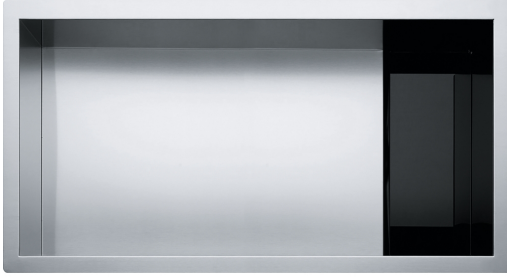

# Crysta Undermount Sink- CLV110-31 | 122.0531.781

32.5-in. x 19-in. 16 Gauge Stainless Steel Undermount Single Bowl Kitchen Sink. Designed with beauty in mind, water cascades along a durable, removable drain cover and disappears into the invisible drain. Made of 16 gauge stainless steel with a Diamond finish that will retain its beauty for many years. The robust sound-damping system reduces the noise caused by a garbage disposal or running water. A Black tempered glass drain cover creates an even, flat surface in the bottom of the sink.

## Aspect

Sink type	Sink
Type of material	Stainless steel
Number of bowls	1
Color	Steel
Surface finish	Pearl

## Product Dimensions

Length (right to left)	32.5
Width (front to back)	19.016
Large bowl size: right to left	30
Large bowl size: front to back	17
Large bowl: depth	9