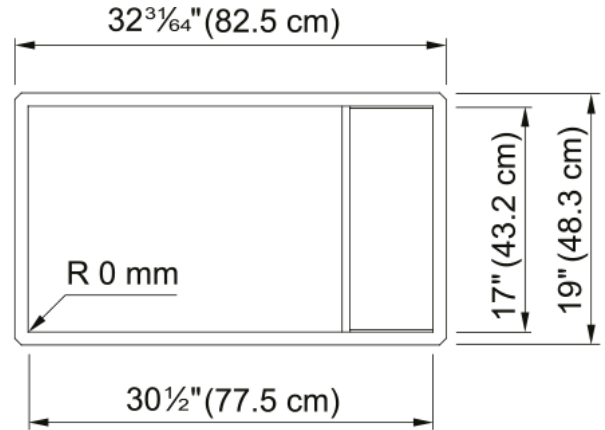

# Crysta Undermount Sink- CLV110-31 | 122.0531.781

32.5-in. x 19-in. 16 Gauge Stainless Steel Undermount Single Bowl Kitchen Sink. Designed with beauty in mind, water cascades along a durable, removable drain cover and disappears into the invisible drain. Made of 16 gauge stainless steel with a Diamond finish that will retain its beauty for many years. The robust sound-damping system reduces the noise caused by a garbage disposal or running water. A Black tempered glass drain cover creates an even, flat surface in the bottom of the sink.

## Product Dimensions

Length (right to left)	32.5
Width (front to back)	19.016
Large bowl size: right to left	30
Large bowl size: front to back	17
Large bowl: depth	9

## Installation

Minimum cabinet size	48"
----------------------	-----