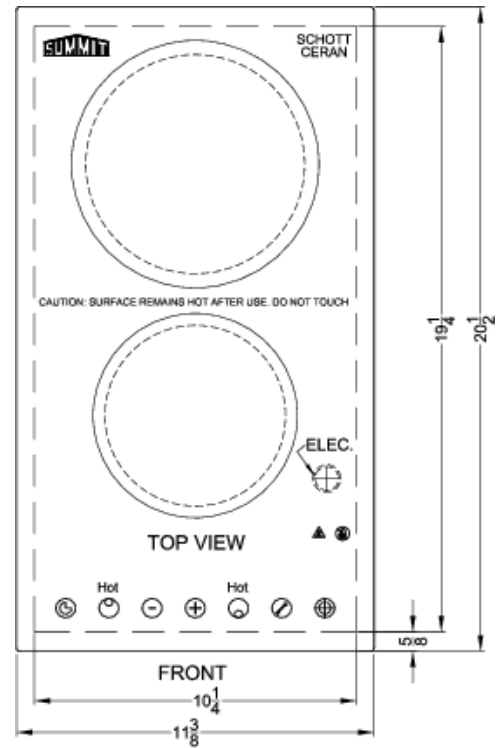

Two-burner 3000W electric cooktop with 230V operation

Intuitive touch controls for smarter cooking

Product Features:

2-Burner Radiant Cooktop	230V cooktop with digital controls and a smooth glass surface
ENERGY STAR certified	Rated by the DOE to perform with more efficiency than federal standards require, saving your unit energy and you on higher utility costs
Jet black glass surface	Elegant style on a smooth, jet black glass surface for a contemporary look that is easier to clean
Large 1800W burner	Rear 7" burner offers 1800W for faster heating of larger cooking vessels
Standard 1200W burner	Front burner is 5.5" in diameter to meet most cooking needs
Digital touch controls	Easy operation with a digital control panel and digital display
9 power levels	Select and adjust your heating levels at the touch of a button
Residual heat indicator lights	Each burner includes a residual heat indicator to warn users if the surface is still too hot to touch
Designed for built-in installation	Fits counter cutout sizes that are 10.75" wide by 19.9" deep

CR2B23T3B Specifications:

Overview	
Nominal Height	2.0" (5 cm)
Height of Cabinet	2.0" (5 cm)
Nominal Width	12.0" (30 cm)
Width	11.38" (29 cm)
Nominal Depth	21.0" (53 cm)
Depth	20.5" (52 cm)
Cabinet	Black
US Electrical Safety	ETL
Canadian Electrical Safety	ETL-C
Amps	15.0
Voltage/Frequency	230 V AC/60 Hz
Weight	10.0 lbs. (5 kg)
Parts & Labor Warranty	1 Year
UPC	761101053295
Electric Cooktop	
Heating Type	Radiant
Surface	Glass
Element Type	Glasstop
Number of Elements	2
Controls	Digital
Cooking Timer	Yes
Countertop Cutout Height	5.9" (15 cm)
Countertop Cutout Width	10.75" (27 cm)
Countertop Cutout Depth	19.9" (51 cm)
Power Source	230V
Element #1 Size	7.0" (18 cm)
Element #1 Wattage	1800.0
Element #2 Size	5.5" (14 cm)
Element #2 Wattage	1200.0
Power Cord Included	No
Auto Shutoff Time	2 Hours