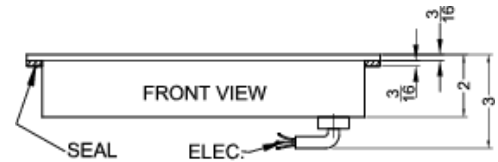

CR2B23T3B Specifications:

Overview	
Nominal Height	2.0" (5 cm)
Height of Cabinet	2.0" (5 cm)
Nominal Width	12.0" (30 cm)
Width	11.38" (29 cm)
Nominal Depth	21.0" (53 cm)
Depth	20.5" (52 cm)
Cabinet	Black
US Electrical Safety	ETL
Canadian Electrical Safety	ETL-C
Amps	15.0
Voltage/Frequency	230 V AC/60 Hz
Weight	10.0 lbs. (5 kg)
Parts & Labor Warranty	1 Year
UPC	761101053295
Electric Cooktop	
Heating Type	Radiant
Surface	Glass
Element Type	Glasstop
Number of Elements	2
Controls	Digital
Cooking Timer	Yes
Countertop Cutout Height	5.9" (15 cm)
Countertop Cutout Width	10.75" (27 cm)
Countertop Cutout Depth	19.9" (51 cm)
Power Source	230V
Element #1 Size	7.0" (18 cm)
Element #1 Wattage	1800.0
Element #2 Size	5.5" (14 cm)
Element #2 Wattage	1200.0
Power Cord Included	No
Auto Shutoff Time	2 Hours