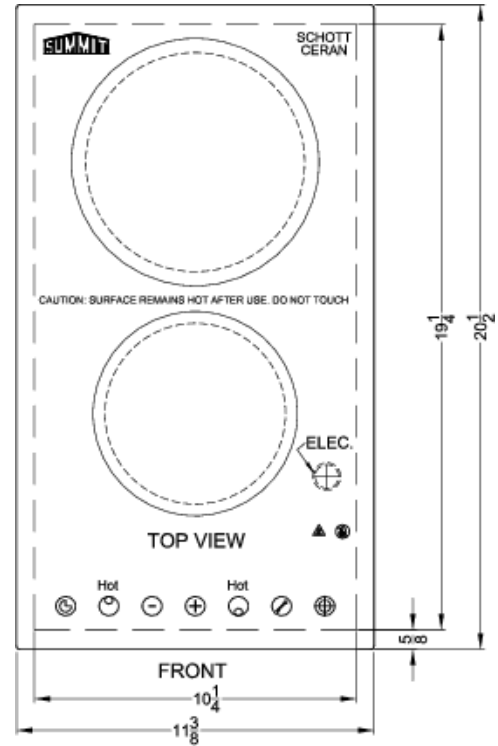

CR2B23T4W

2" x 11.38" x 20.5" (H x W x D)

ENERGY STAR certified 230V 2-burner cooktop in white ceramic Schott glass with digital touch controls, 3000W

Highlights:

ENERGY STAR certified for guaranteed savings and a greener performance

CR2B23T4W Specifications:

Overview	
Nominal Height	2.0" (5 cm)
Height of Cabinet	2.0" (5 cm)
Nominal Width	12.0" (30 cm)
Width	11.38" (29 cm)
Nominal Depth	21.0" (53 cm)
Depth	20.5" (52 cm)
Cabinet	White
US Electrical Safety	ETL
Canadian Electrical Safety	ETL-C
Amps	15.0
Voltage/Frequency	230 V AC/60 Hz
Weight	10.0 lbs. (5 kg)
Parts & Labor Warranty	1 Year
UPC	761101053301
Electric Cooktop	
Heating Type	Radiant
Surface	Glass
Element Type	Glasstop
Number of Elements	2
Controls	Digital
Cooking Timer	Yes
Countertop Cutout Height	5.9" (15 cm)
Countertop Cutout Width	10.75" (27 cm)
Countertop Cutout Depth	19.9" (51 cm)
Power Source	230V
Element #1 Size	7.0" (18 cm)
Element #1 Wattage	1800.0
Element #2 Size	5.5" (14 cm)
Element #2 Wattage	1200.0
Power Cord Included	No