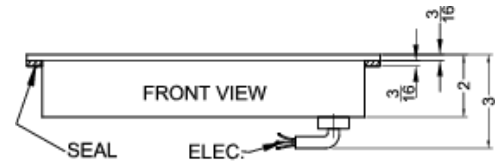

CR2B23T4W Specifications:

Overview	
Nominal Height	2.0" (5 cm)
Height of Cabinet	2.0" (5 cm)
Nominal Width	12.0" (30 cm)
Width	11.38" (29 cm)
Nominal Depth	21.0" (53 cm)
Depth	20.5" (52 cm)
Cabinet	White
US Electrical Safety	ETL
Canadian Electrical Safety	ETL-C
Amps	15.0
Voltage/Frequency	230 V AC/60 Hz
Weight	10.0 lbs. (5 kg)
Parts & Labor Warranty	1 Year
UPC	761101053301
Electric Cooktop	
Heating Type	Radiant
Surface	Glass
Element Type	Glasstop
Number of Elements	2
Controls	Digital
Cooking Timer	Yes
Countertop Cutout Height	5.9" (15 cm)
Countertop Cutout Width	10.75" (27 cm)
Countertop Cutout Depth	19.9" (51 cm)
Power Source	230V
Element #1 Size	7.0" (18 cm)
Element #1 Wattage	1800.0
Element #2 Size	5.5" (14 cm)
Element #2 Wattage	1200.0
Power Cord Included	No