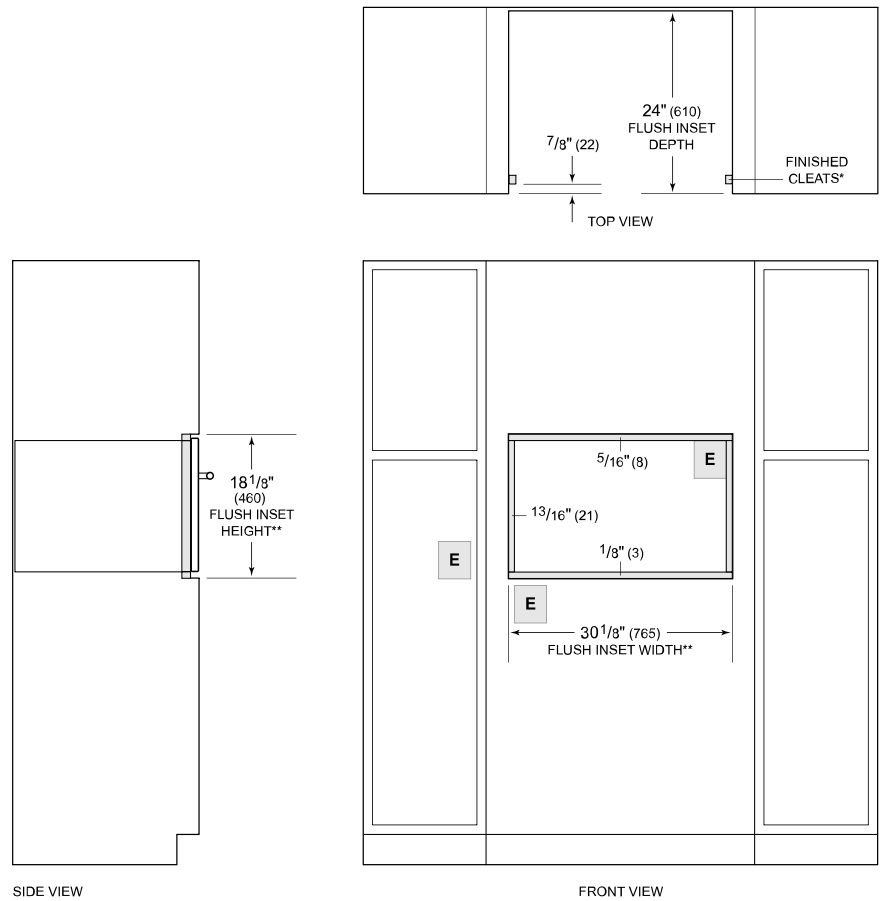

Perforated Pan - 24 3/4" x 1 3/8" x 14 1/2"

Solid Pan - 12 3/4" x 1 1/2" x 7"

Solid Pan - 24 3/4" x 1 3/8" x 14 1/2"

Standard Oven Rack

Temperature Probe

Accessories available through an authorized dealer.

For local dealer information, visit subzero-wolf.com/locator.

PRODUCT SPECIFICATIONS

Model	CSOP3050PE/S/P
Dimensions	29 7/8"W x 17 7/8"H x 22 1/2"D
Oven Interior Dimensions	25 1/4"W x 10 3/4"H x 15 1/8"D
Overall Capacity	2.4 cu. ft.
Usable Capacity	1.8 cu. ft.
Door Clearance	14 3/16"
Weight	91 lbs
Electrical Supply	240/208 VAC, 60 Hz
Electrical Service	20 amp dedicated circuit
Drain Line TestSpec	10' (3 m) corrugated drain tubing
Plumbing Supply	6.5' (2 m) braided tubing with 3/8" female compression fitting
Plumbing Pressure	15–145 psi
Conduit Length	4 Feet

ELECTRICAL

PLUMBING

NOTE: Dimensions in parenthesis are in millimeters unless otherwise specified

DIMENSIONS

FLUSH INSTALLATION

*Will be visible and should be finished to match cabinetry.

**Dimension provides minimum reveals.

NOTE: Location of electrical supply within opening may require additional cabinet depth.