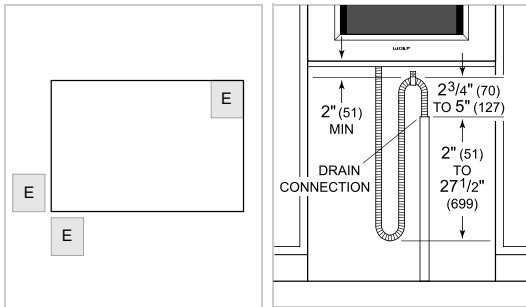

Perforated Pan - 24 3/4" x 1 3/8" x 14 1/2"

Solid Pan - 12 3/4" x 1 1/2" x 7"

Solid Pan - 24 3/4" x 1 3/8" x 14 1/2"

Standard Oven Rack

Temperature Probe

Accessories available through an authorized dealer.

For local dealer information, visit subzero-wolf.com/locator.

PRODUCT SPECIFICATIONS

Model	CSOP3050PE/S/P
Dimensions	29 7/8"W x 17 7/8"H x 22 1/2"D
Oven Interior Dimensions	25 1/4"W x 10 3/4"H x 15 1/8"D
Overall Capacity	2.4 cu. ft.
Usable Capacity	1.8 cu. ft.
Door Clearance	14 3/16"
Weight	91 lbs
Electrical Supply	240/208 VAC, 60 Hz
Electrical Service	20 amp dedicated circuit
Drain Line TestSpec	10' (3 m) corrugated drain tubing
Plumbing Supply	6.5' (2 m) braided tubing with 3/8" female compression fitting
Plumbing Pressure	15–145 psi
Conduit Length	4 Feet

ELECTRICAL

PLUMBING

NOTE: Dimensions in parenthesis are in millimeters unless otherwise specified

DIMENSIONS

FLUSH INSTALLATION

*Will be visible and should be finished to match cabinetry.

**Dimension provides minimum reveals.

NOTE: Location of electrical supply within opening may require additional cabinet depth.