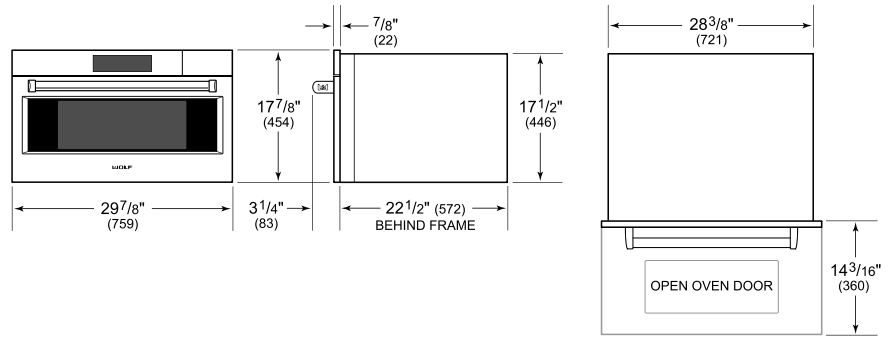

Perforated Pan - 24 3/4" x 1 3/8" x 14 1/2"

Solid Pan - 12 3/4" x 1 1/2" x 7"

Solid Pan - 24 3/4" x 1 3/8" x 14 1/2"

Standard Oven Rack

Temperature Probe

Accessories available through an authorized dealer.

For local dealer information, visit subzero-wolf.com/locator.

PRODUCT SPECIFICATIONS

Model	CSOP3050PE/S/P
Dimensions	29 7/8"W x 17 7/8"H x 22 1/2"D
Oven Interior Dimensions	25 1/4"W x 10 3/4"H x 15 1/8"D
Overall Capacity	2.4 cu. ft.
Usable Capacity	1.8 cu. ft.
Door Clearance	14 3/16"
Weight	91 lbs
Electrical Supply	240/208 VAC, 60 Hz
Electrical Service	20 amp dedicated circuit
Drain Line TestSpec	10' (3 m) corrugated drain tubing
Plumbing Supply	6.5' (2 m) braided tubing with 3/8" female compression fitting
Plumbing Pressure	15–145 psi
Conduit Length	4 Feet

ELECTRICAL

PLUMBING

NOTE: Dimensions in parenthesis are in millimeters unless otherwise specified

DIMENSIONS

FLUSH INSTALLATION

*Will be visible and should be finished to match cabinetry.

**Dimension provides minimum reveals.