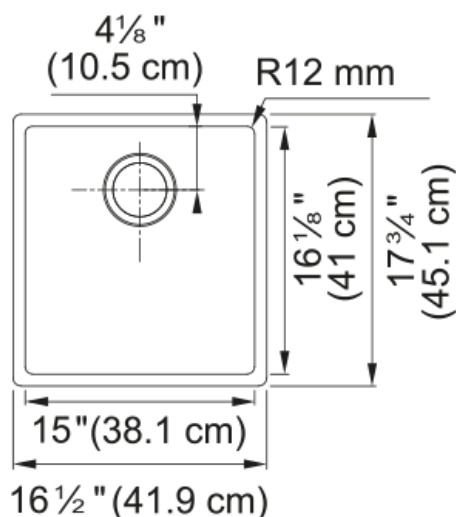

Cube Undermount Sink - CUX11015 | 122.0371.982

Elevate your kitchen experience with the Cube Series from Franke - a hand-crafted undermount sink collection that seamlessly marries Swiss precision with contemporary elegance. Our Cube sinks redefine sophistication with a smooth bowl design, providing a clean, modern aesthetic that effortlessly complements your kitchen decor. The easy-to-clean Pearl finish enhances the sink's visual appeal and simplifies maintenance, resisting stains and water spots for a lasting, pristine shine. Transform your kitchen into a haven of style and functionality with the Cube Series - where precision, design, and ease-of-use converge for an exceptional sink experience.

Aspect

Sink type	Sink
Type of material	Stainless steel
Number of bowls	1
Color	Steel
Surface finish	Pearl

Product Dimensions

Length (right to left)	16.5
Width (front to back)	17.756
Large bowl size: right to left	15
Large bowl size: front to back	16.142
Large bowl: depth	9.016

Installation

Minimum cabinet size	21"

Product specifications

Installation type	Undermount
Drain hole	3 1/2"
Position of drainer	No drainer

Product identification

Product brand	FRANKE
Product family	Maris
Collection	Cube
Certified by	IAPMO

Features

Drainers number	No drainer
Product reversibility	No