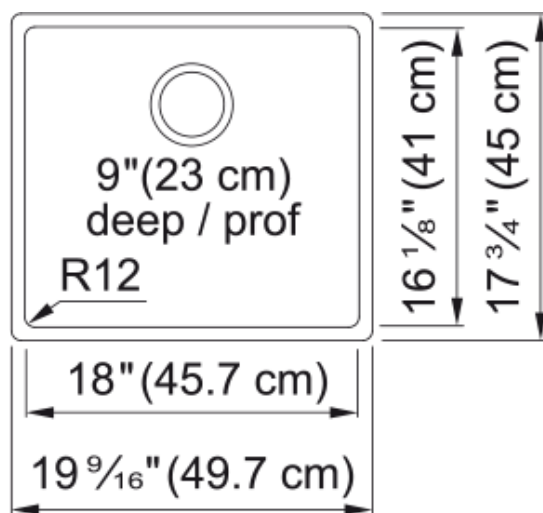

Cube Undermount Sink - CUX11019 | 122.0627.661

Elevate your kitchen experience with the Cube Series from Franke - a hand-crafted undermount sink collection that seamlessly marries Swiss precision with contemporary elegance. Our Cube sinks redefine sophistication with a smooth bowl design, providing a clean, modern aesthetic that effortlessly complements your kitchen decor. The easy-to-clean Pearl finish enhances the sink's visual appeal and simplifies maintenance, resisting stains and water spots for a lasting, pristine shine. Transform your kitchen into a haven of style and functionality with the Cube Series - where precision, design, and ease-of-use converge for an exceptional sink experience.

Aspect

Sink type	Sink
Type of material	Stainless steel
Number of bowls	1
Color	Steel
Surface finish	Pearl

Product Dimensions

Length (right to left)	19.567
Width (front to back)	17.717
Large bowl size: right to left	17.992
Large bowl size: front to back	16.142
Large bowl: depth	9.055

Installation

Minimum cabinet size	24"

Product specifications

Installation type	Undermount
Drain hole	3 1/2"
Position of drainer	No drainer

Product identification

Product brand	FRANKE
Product family	Maris
Collection	Cube
Certified by	IAPMO

Features

Drainers number	No drainer
Product reversibility	No