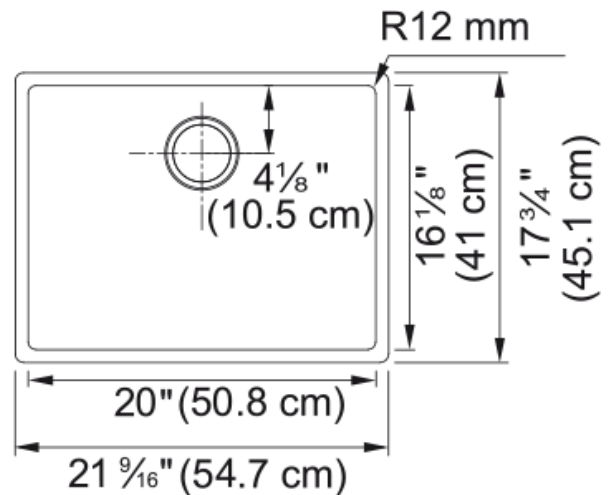

Cube Undermount Sink - CUX11020 | 122.0727.908

Elevate your kitchen experience with the Cube Series from Franke - a hand-crafted undermount sink collection that seamlessly marries Swiss precision with contemporary elegance. Our Cube sinks redefine sophistication with a smooth bowl design, providing a clean, modern aesthetic that effortlessly complements your kitchen decor. The easy-to-clean Pearl finish enhances the sink's visual appeal and simplifies maintenance, resisting stains and water spots for a lasting, pristine shine. Transform your kitchen into a haven of style and functionality with the Cube Series - where precision, design, and ease-of-use converge for an exceptional sink experience.

Aspect

Sink type	Sink
Type of material	Stainless steel
Number of bowls	1
Color	Steel
Surface finish	Pearl

Product Dimensions

Length (right to left)	21.575
Width (front to back)	17.717
Large bowl size: right to left	20
Large bowl size: front to back	16.142
Large bowl: depth	8.819

Installation

Minimum cabinet size	24"

Product specifications

Installation type	Undermount
Drain hole	3 1/2"
Position of drainer	No drainer

Product identification

Product brand	FRANKE
Product family	Maris
Collection	Cube
Certified by	IAPMO

Features

Drainers number	No drainer
Product reversibility	No