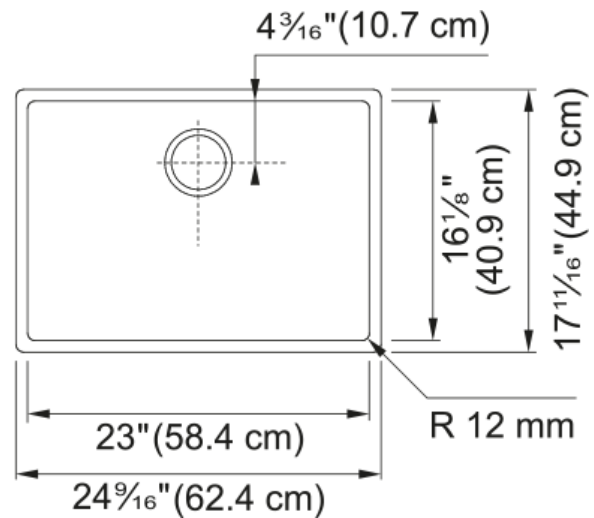

Cube Undermount Sink - CUX11023 | 122.0531.788

Elevate your kitchen experience with the Cube Series from Franke - a hand-crafted undermount sink collection that seamlessly marries Swiss precision with contemporary elegance. Our Cube sinks redefine sophistication with a smooth bowl design, providing a clean, modern aesthetic that effortlessly complements your kitchen decor. The easy-to-clean Pearl finish enhances the sink's visual appeal and simplifies maintenance, resisting stains and water spots for a lasting, pristine shine. Transform your kitchen into a haven of style and functionality with the Cube Series - where precision, design, and ease-of-use converge for an exceptional sink experience.

Aspect

Sink type	Sink
Type of material	Stainless steel
Number of bowls	1
Color	Steel
Surface finish	Pearl

Product Dimensions

Length (right to left)	24.606
Width (front to back)	17.717
Large bowl size: right to left	22.992
Large bowl size: front to back	16.142
Large bowl: depth	8.976

Installation

Minimum cabinet size	30"

Product specifications

Installation type	Undermount
Drain hole	3 1/2"
Position of drainer	No drainer

Product identification

Product brand	FRANKE
Product family	Maris
Collection	Cube
Certified by	CE

Features

Drainers number	No drainer
Product reversibility	No