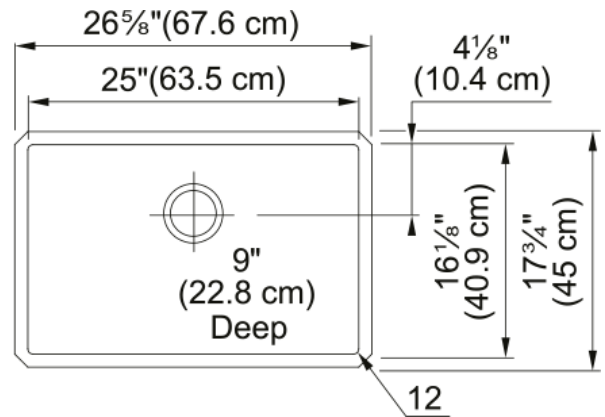

Cube Undermount Sink - CUX11025 | 122.0479.664

Elevate your kitchen experience with the Cube Series from Franke - a hand-crafted undermount sink collection that seamlessly marries Swiss precision with contemporary elegance. Our Cube sinks redefine sophistication with a smooth bowl design, providing a clean, modern aesthetic that effortlessly complements your kitchen decor. The easy-to-clean Pearl finish enhances the sink's visual appeal and simplifies maintenance, resisting stains and water spots for a lasting, pristine shine. Transform your kitchen into a haven of style and functionality with the Cube Series - where precision, design, and ease-of-use converge for an exceptional sink experience.

Aspect

Sink type	Sink
Type of material	Stainless steel
Number of bowls	1
Color	Steel
Surface finish	Pearl

Product Dimensions

Length (right to left)	26.654
Width (front to back)	17.717
Large bowl size: right to left	25
Large bowl size: front to back	16.142
Large bowl: depth	9.016

Installation

Minimum cabinet size	30"

Product specifications

Installation type	Undermount
Drain hole	3 1/2"
Position of drainer	No drainer

Product identification

Product brand	FRANKE
Product family	Maris
Collection	Cube
Certified by	cUPC

Features

Drainers number	No drainer
Product reversibility	No