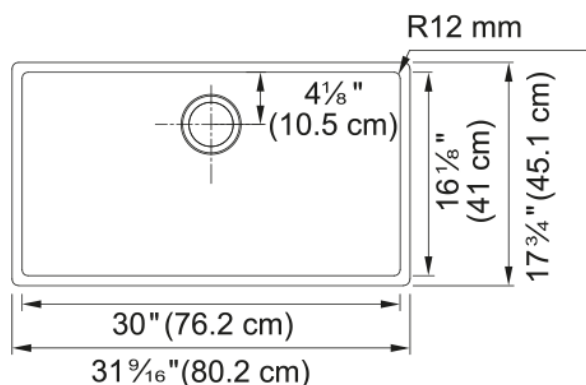

Cube Undermount Sink - CUX11030 | 122.0371.978

Elevate your kitchen experience with the Cube Series from Franke - a hand-crafted undermount sink collection that seamlessly marries Swiss precision with contemporary elegance. Our Cube sinks redefine sophistication with a smooth bowl design, providing a clean, modern aesthetic that effortlessly complements your kitchen decor. The easy-to-clean Pearl finish enhances the sink's visual appeal and simplifies maintenance, resisting stains and water spots for a lasting, pristine shine. Transform your kitchen into a haven of style and functionality with the Cube Series - where precision, design, and ease-of-use converge for an exceptional sink experience.

Aspect

Sink type	Sink
Type of material	Stainless steel
Number of bowls	1
Color	Steel
Surface finish	Pearl

Product Dimensions

Length (right to left)	31.496
Width (front to back)	17.756
Large bowl size: right to left	30
Large bowl size: front to back	16.142
Large bowl: depth	9.016

Installation

Minimum cabinet size	36"

Product specifications

Installation type	Undermount
Drain hole	3 1/2"
Position of drainer	No drainer

Product identification

Product brand	FRANKE
Product family	Maris
Collection	Cube
Certified by	IAPMO

Features

Drainers number	No drainer
Product reversibility	No