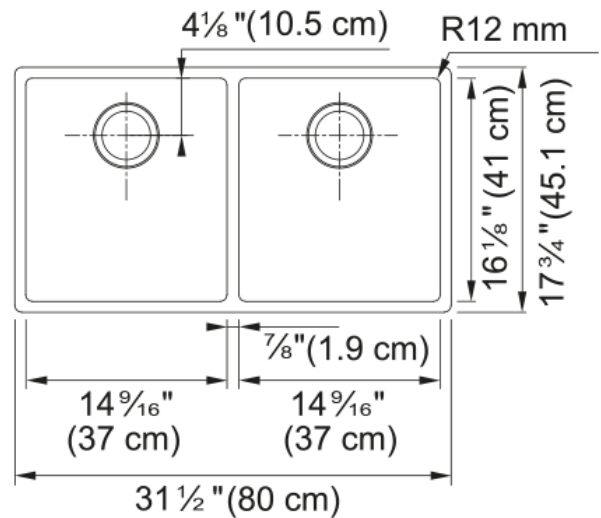

Cube Undermount Sink - CUX120 | 122.0371.983

Elevate your kitchen experience with the Cube Series from Franke - a hand-crafted undermount sink collection that seamlessly marries Swiss precision with contemporary elegance. Our Cube sinks redefine sophistication with a smooth bowl design, providing a clean, modern aesthetic that effortlessly complements your kitchen decor. The easy-to-clean Pearl finish enhances the sink's visual appeal and simplifies maintenance, resisting stains and water spots for a lasting, pristine shine. Transform your kitchen into a haven of style and functionality with the Cube Series - where precision, design, and ease-of-use converge for an exceptional sink experience.

Aspect

Sink type	Sink
Type of material	Stainless steel
Number of bowls	2
Color	Steel
Surface finish	Pearl

Product Dimensions

Length (right to left)	31.496
Width (front to back)	17.717
Large bowl size: right to left	14.567
Large bowl size: front to back	16.142
Large bowl: depth	9.055
Small bowl size: right to left	14.567
Small bowl size: front to back	16.142
Small bowl: depth	9.055

Installation

Minimum cabinet size	36"

Product specifications

Installation type	Undermount
Drain hole	3 1/2"
Position of drainer	No drainer

Product identification

Product brand	FRANKE
Product family	Maris
Collection	Cube
Certified by	IAPMO