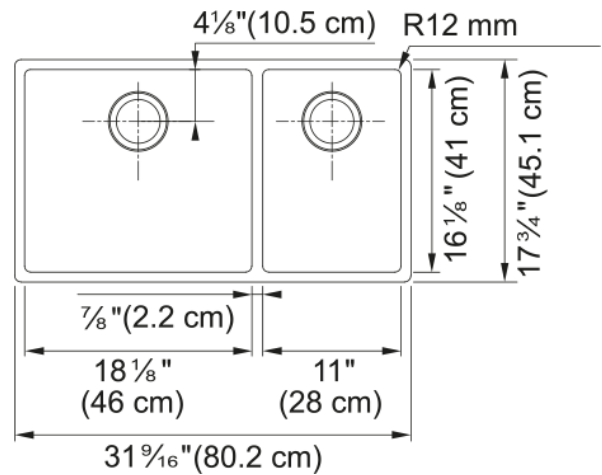

Cube Undermount Sink - CUX160 | 122.0371.985

Elevate your kitchen experience with the Cube Series from Franke - a hand-crafted undermount sink collection that seamlessly marries Swiss precision with contemporary elegance. Our Cube sinks redefine sophistication with a smooth bowl design, providing a clean, modern aesthetic that effortlessly complements your kitchen decor. The easy-to-clean Pearl finish enhances the sink's visual appeal and simplifies maintenance, resisting stains and water spots for a lasting, pristine shine. Transform your kitchen into a haven of style and functionality with the Cube Series - where precision, design, and ease-of-use converge for an exceptional sink experience.

Aspect

Sink type	Sink
Type of material	Stainless steel
Number of bowls	2
Color	Steel
Surface finish	Pearl

Product Dimensions

Length (right to left)	31.496
Width (front to back)	17.717
Large bowl size: right to left	18.11
Large bowl size: front to back	16.142
Large bowl: depth	9.055
Small bowl size: right to left	11.024
Small bowl size: front to back	16.142
Small bowl: depth	9.055

Installation

Minimum cabinet size	36"

Product specifications

Installation type	Undermount
Drain hole	3 1/2"
Position of drainer	No drainer

Product identification

Product brand	FRANKE
Product family	Maris
Collection	Cube
Certified by	IAPMO