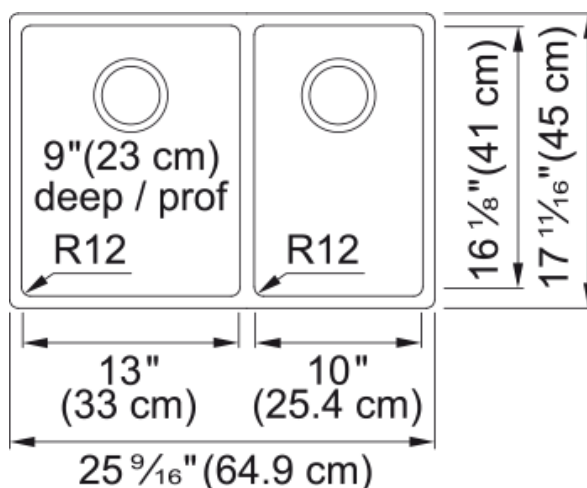

Cube Undermount Sink - CUX16024 | 122.0627.662

Elevate your kitchen experience with the Cube Series from Franke - a hand-crafted undermount sink collection that seamlessly marries Swiss precision with contemporary elegance. Our Cube sinks redefine sophistication with a smooth bowl design, providing a clean, modern aesthetic that effortlessly complements your kitchen decor. The easy-to-clean Pearl finish enhances the sink's visual appeal and simplifies maintenance, resisting stains and water spots for a lasting, pristine shine. Transform your kitchen into a haven of style and functionality with the Cube Series - where precision, design, and ease-of-use converge for an exceptional sink experience.

Aspect

Sink type	Sink
Type of material	Stainless steel
Number of bowls	1,5
Color	Steel
Surface finish	Pearl

Product Dimensions

Length (right to left)	25.575
Width (front to back)	17.717
Large bowl size: right to left	12.992
Large bowl size: front to back	16.142
Large bowl: depth	9.055
Small bowl size: right to left	10
Small bowl size: front to back	16.142
Small bowl: depth	9.055

Installation

Minimum cabinet size	30"

Product specifications

Installation type	Undermount
Drain hole	3 1/2"
Position of drainer	No drainer

Product identification

Product brand	FRANKE
Product family	Maris
Collection	Cube
Certified by	IAPMO