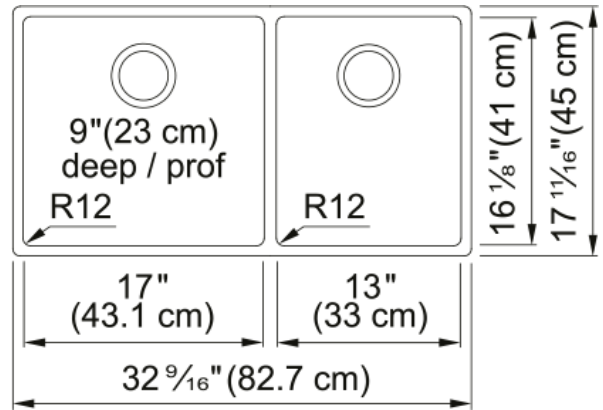

Cube Undermount Sink - CUX16032 | 122.0627.664

Elevate your kitchen experience with the Cube Series from Franke - a hand-crafted undermount sink collection that seamlessly marries Swiss precision with contemporary elegance. Our Cube sinks redefine sophistication with a smooth bowl design, providing a clean, modern aesthetic that effortlessly complements your kitchen decor. The easy-to-clean Pearl finish enhances the sink's visual appeal and simplifies maintenance, resisting stains and water spots for a lasting, pristine shine. Transform your kitchen into a haven of style and functionality with the Cube Series - where precision, design, and ease-of-use converge for an exceptional sink experience.

Aspect

Sink type	Sink
Type of material	Stainless steel
Number of bowls	1,5
Color	Steel
Surface finish	Pearl

Product Dimensions

Length (right to left)	32.575
Width (front to back)	17.717
Large bowl size: right to left	17.004
Large bowl size: front to back	16.142
Large bowl: depth	9.055
Small bowl size: right to left	12.992
Small bowl size: front to back	16.142
Small bowl: depth	9.055

Installation

Minimum cabinet size	36"

Product specifications

Installation type	Undermount
Drain hole	3 1/2"
Position of drainer	No drainer

Product identification

Product brand	FRANKE
Product family	Maris
Collection	Cube
Certified by	IAPMO